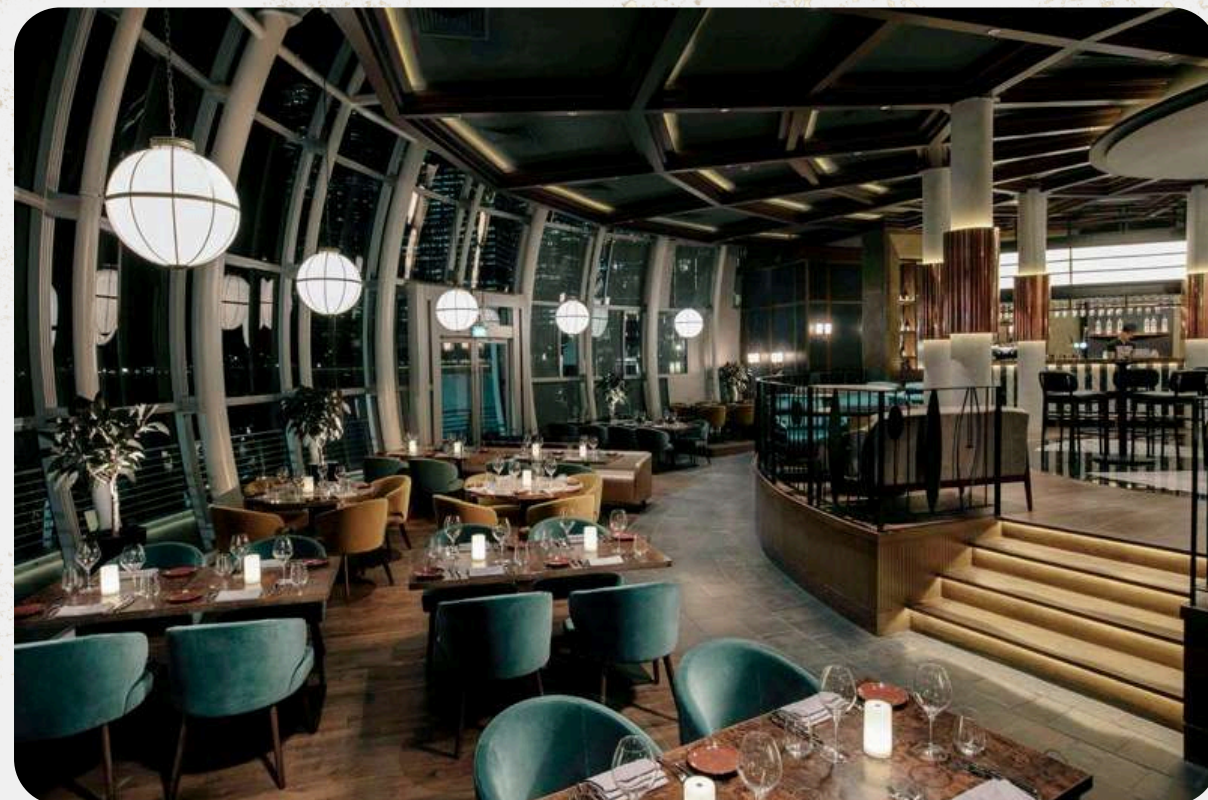

MONTI

at 1·PAVILION

THE FULLERTON PAVILION

MONTI

MONTI

CROWNING JEWEL OF THE BAY

LA TERRAZA

Monti at 1-Pavilion is a thoughtfully-designed concept, beautifully reflecting Italian Opulence. Where elegance meets fun, this iconic spherical dome is the only floating F&B lifestyle destination offering floor-to-ceiling views of the Marina Bay, complemented by award-winning interior.

Monti's very own roof-deck, overlooking the scenic Marina Bay. This stunning space by the waterfront holds up to 300 standing guests.

SEATING
Up to 80 Pax

STANDING
Up to 300 Pax

DINING RESTAURANT & LOUNGE

MONTI provides a truly opulent space for your next event, framed by a 180 degree view of the Marina Bay front and award-winning interiors.

Welcome your guests on our lush grounds with a cocktail reception surrounded by postcard-perfect vistas. Combining personalised service from our event specialists as we serve you the pinnacle of Italian cuisine, it will be an experience second to none.

Awarded with the Ospitalita' Italiana Certification by the Italian Chamber of Commerce, Monti guarantees authentic and high-quality Italian food and service.

DRINKS AT MONTI

Sip on one of our specially crafted Monti cocktails at our roof-deck, whilst taking in the panoramic views of the Marina Bay skyline. You may also choose to enjoy your down-time within our elegant Lounge Bar. From classic drinks to one-of-a-kind creations, our mixologist and bartenders will be eager to curate a concoction of your liking.