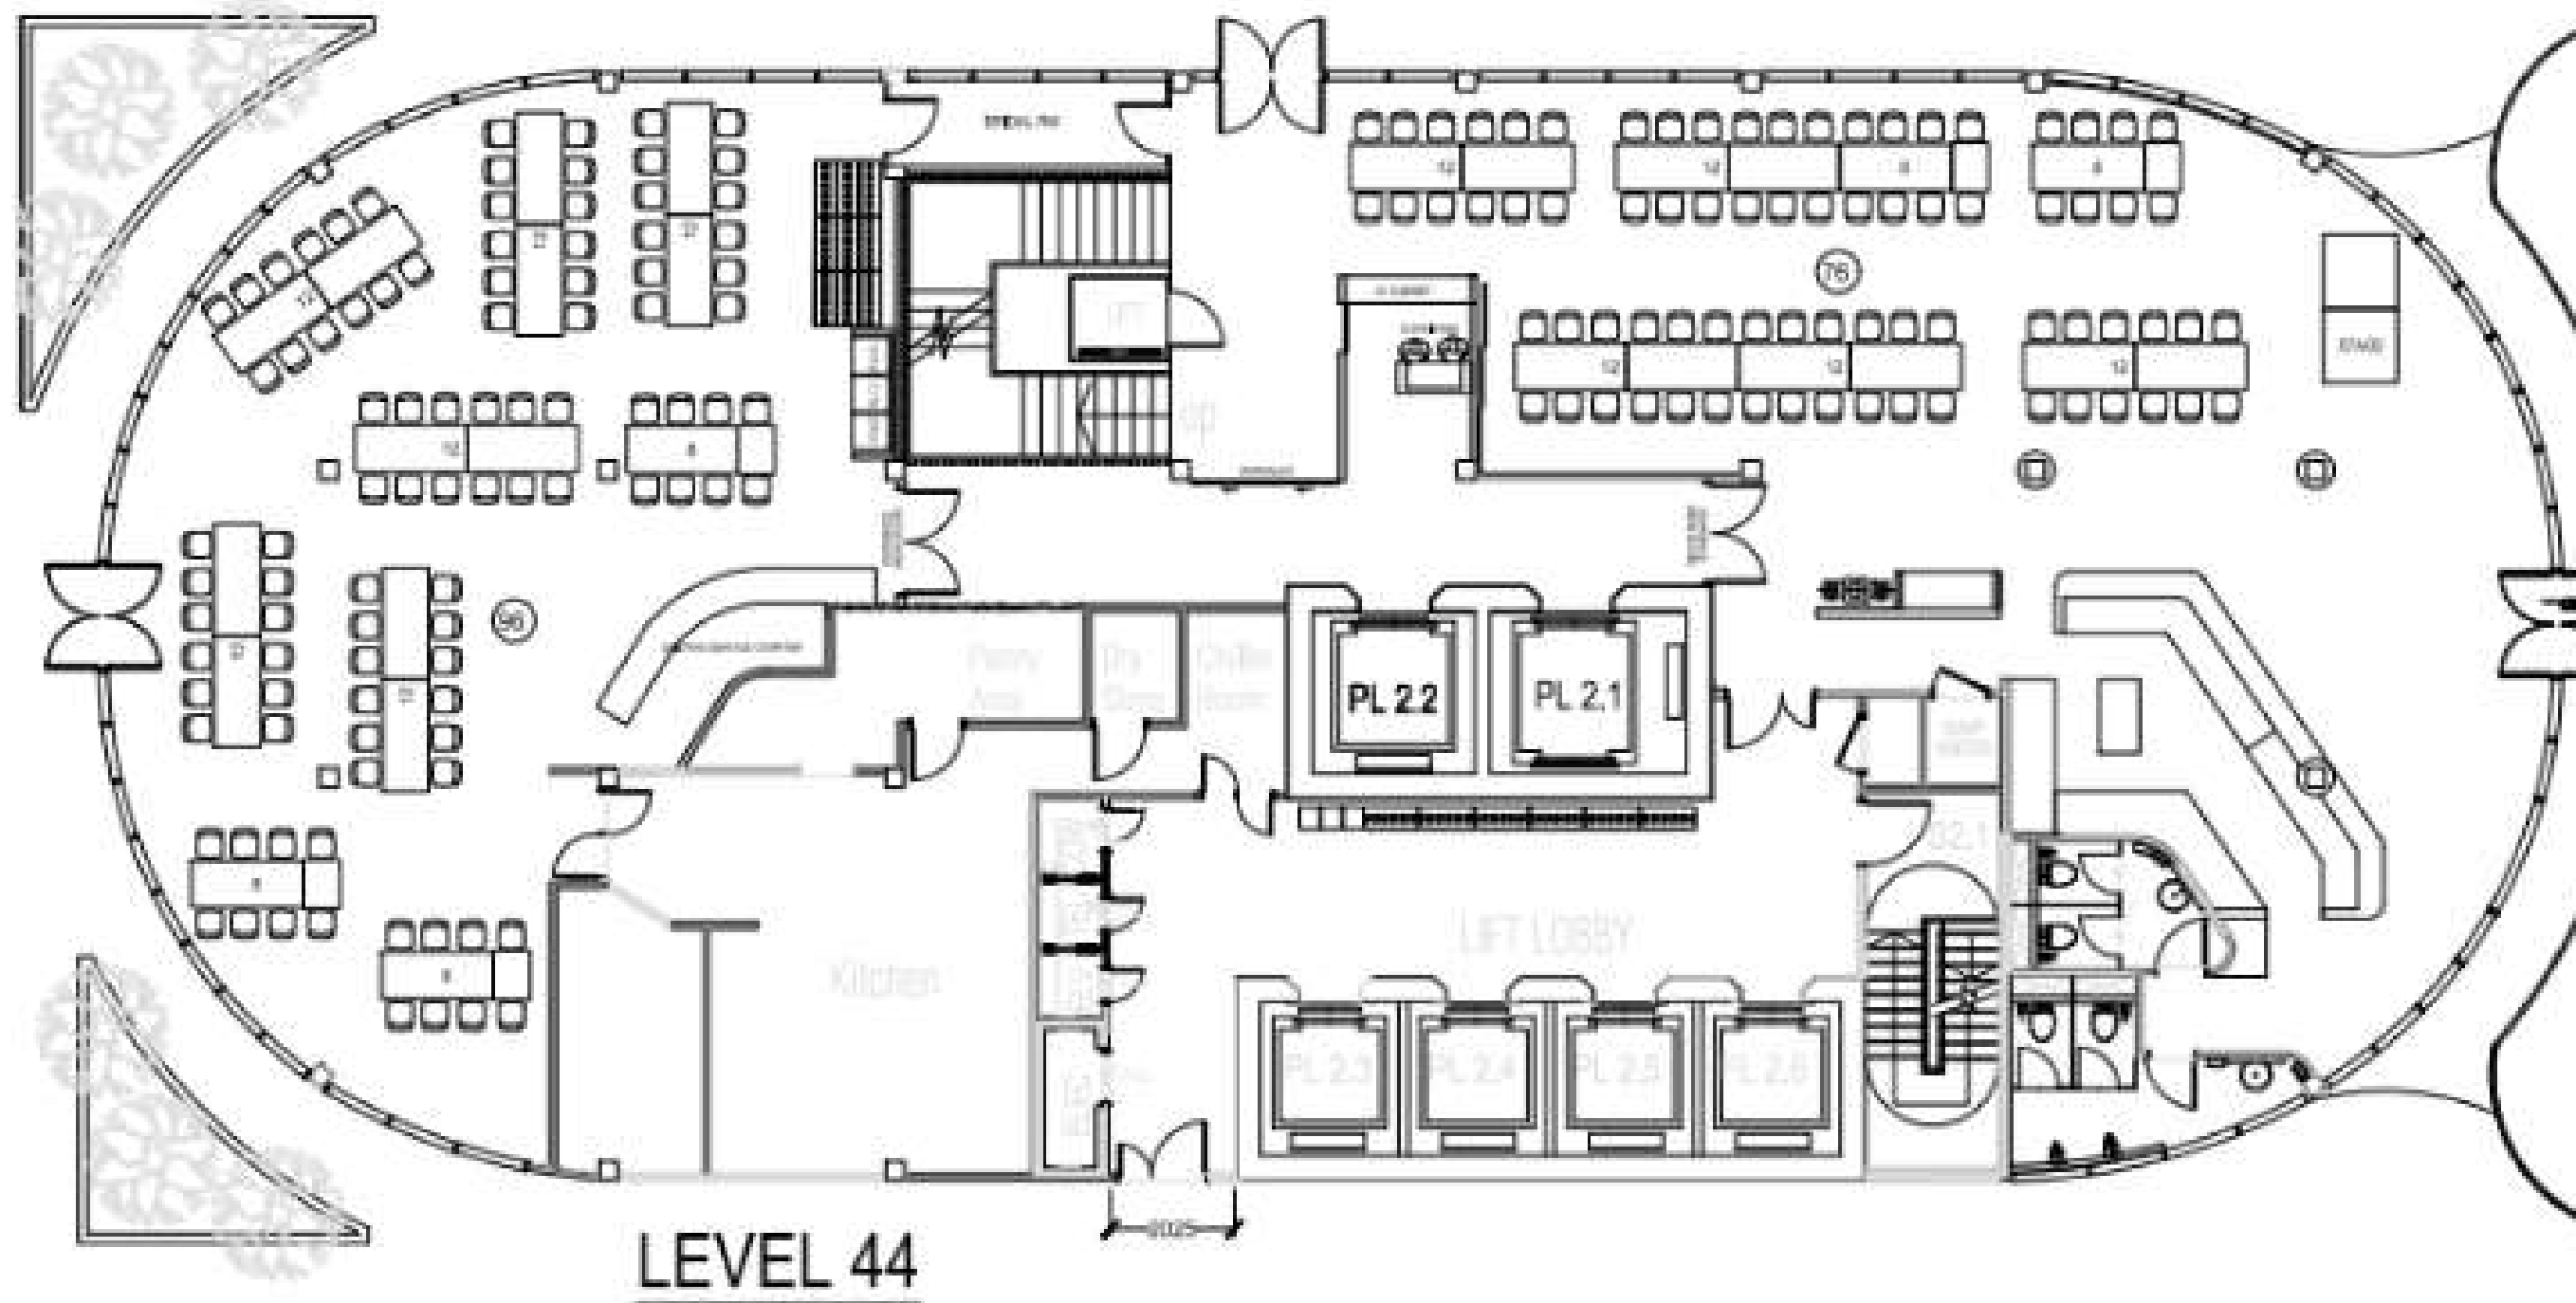

Accommodating up to 200 guests in our spacious dining hall, unparalleled elegance and beauty is yours to have when you celebrate your love story at 1-Altitude Melaka.

Don on the finest gown and suit in town - behold as your vision of a dream wedding is realised from our sky-high dining hall adorned with floor-to-ceiling glass windows.

FLOOR PLAN

FLOOR PLAN

LEVEL 45

FLOOR PLAN

LEVEL 45

FACT SHEET

Location

Level 43 – 45, Element X Mall, Jalan Melaka Raya 23 Taman Melaka Raya, Hatten City, 75000, Melaka, Malaysia