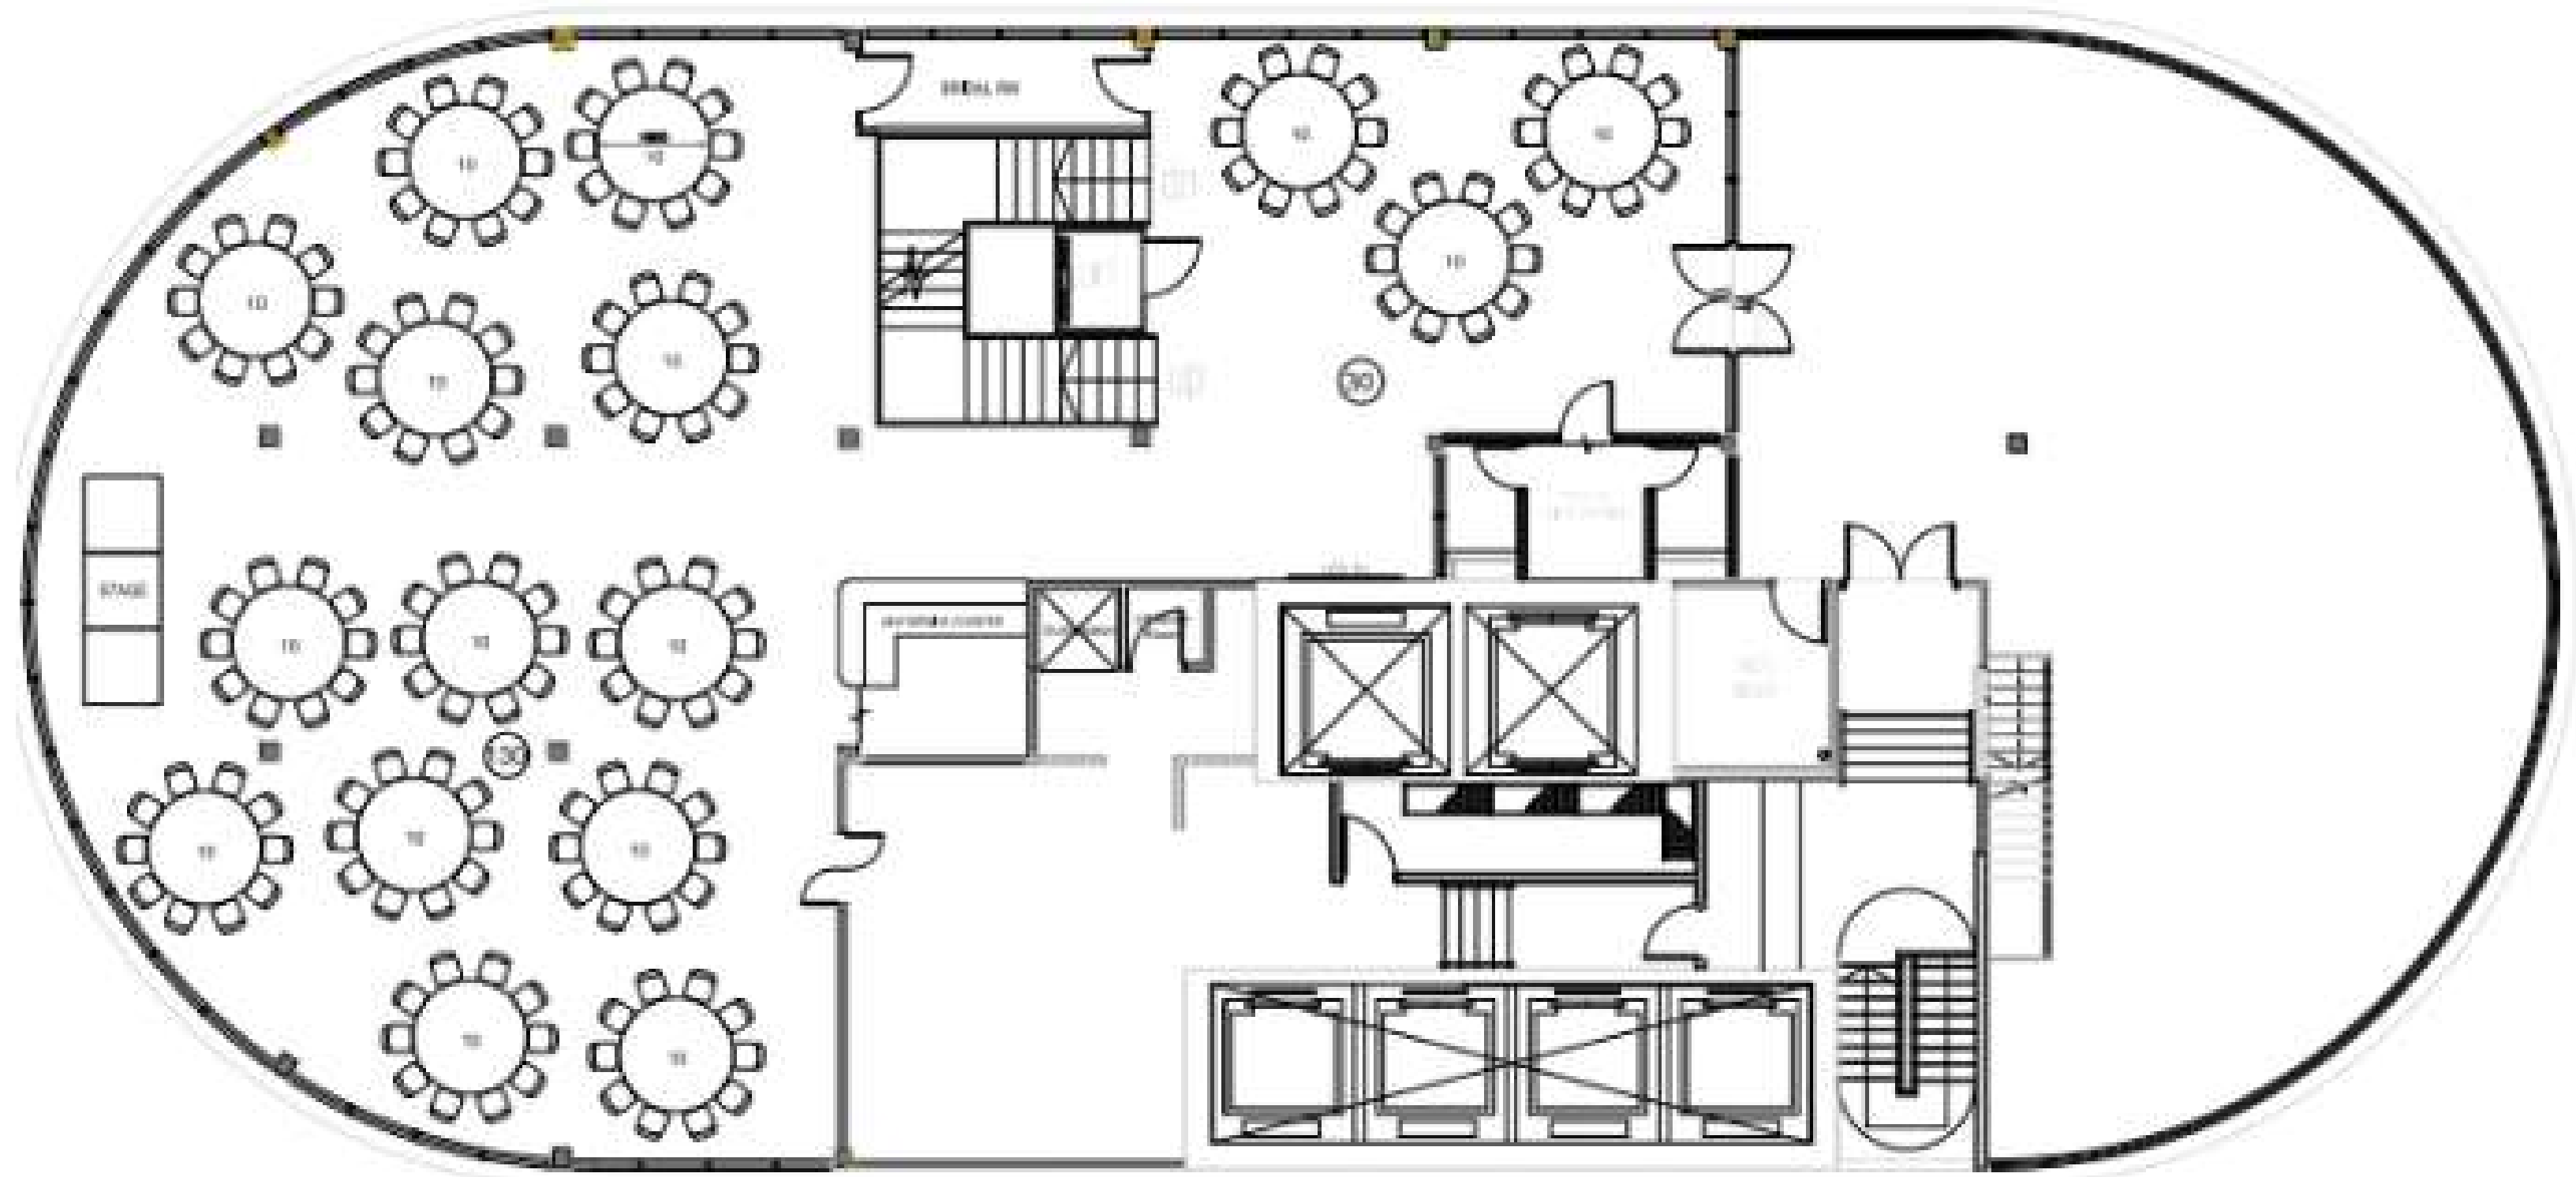

FLOOR PLAN

FLOOR PLAN

LEVEL 45

FLOOR PLAN

LEVEL 45

FACT SHEET

Location

Level 43 – 45, Element X Mall, Jalan Melaka Raya 23 Taman Melaka Raya, Hatten City, 75000, Melaka, Malaysia

How To Get There

- Drop off point at Silverscape Residence Tower B | ElementX Mall Main Entrance
- Parking is available at multi-storey car park in Hatten City

Capacity

Seated: 172 guests (Level 44) | 200 guests (Level 45)