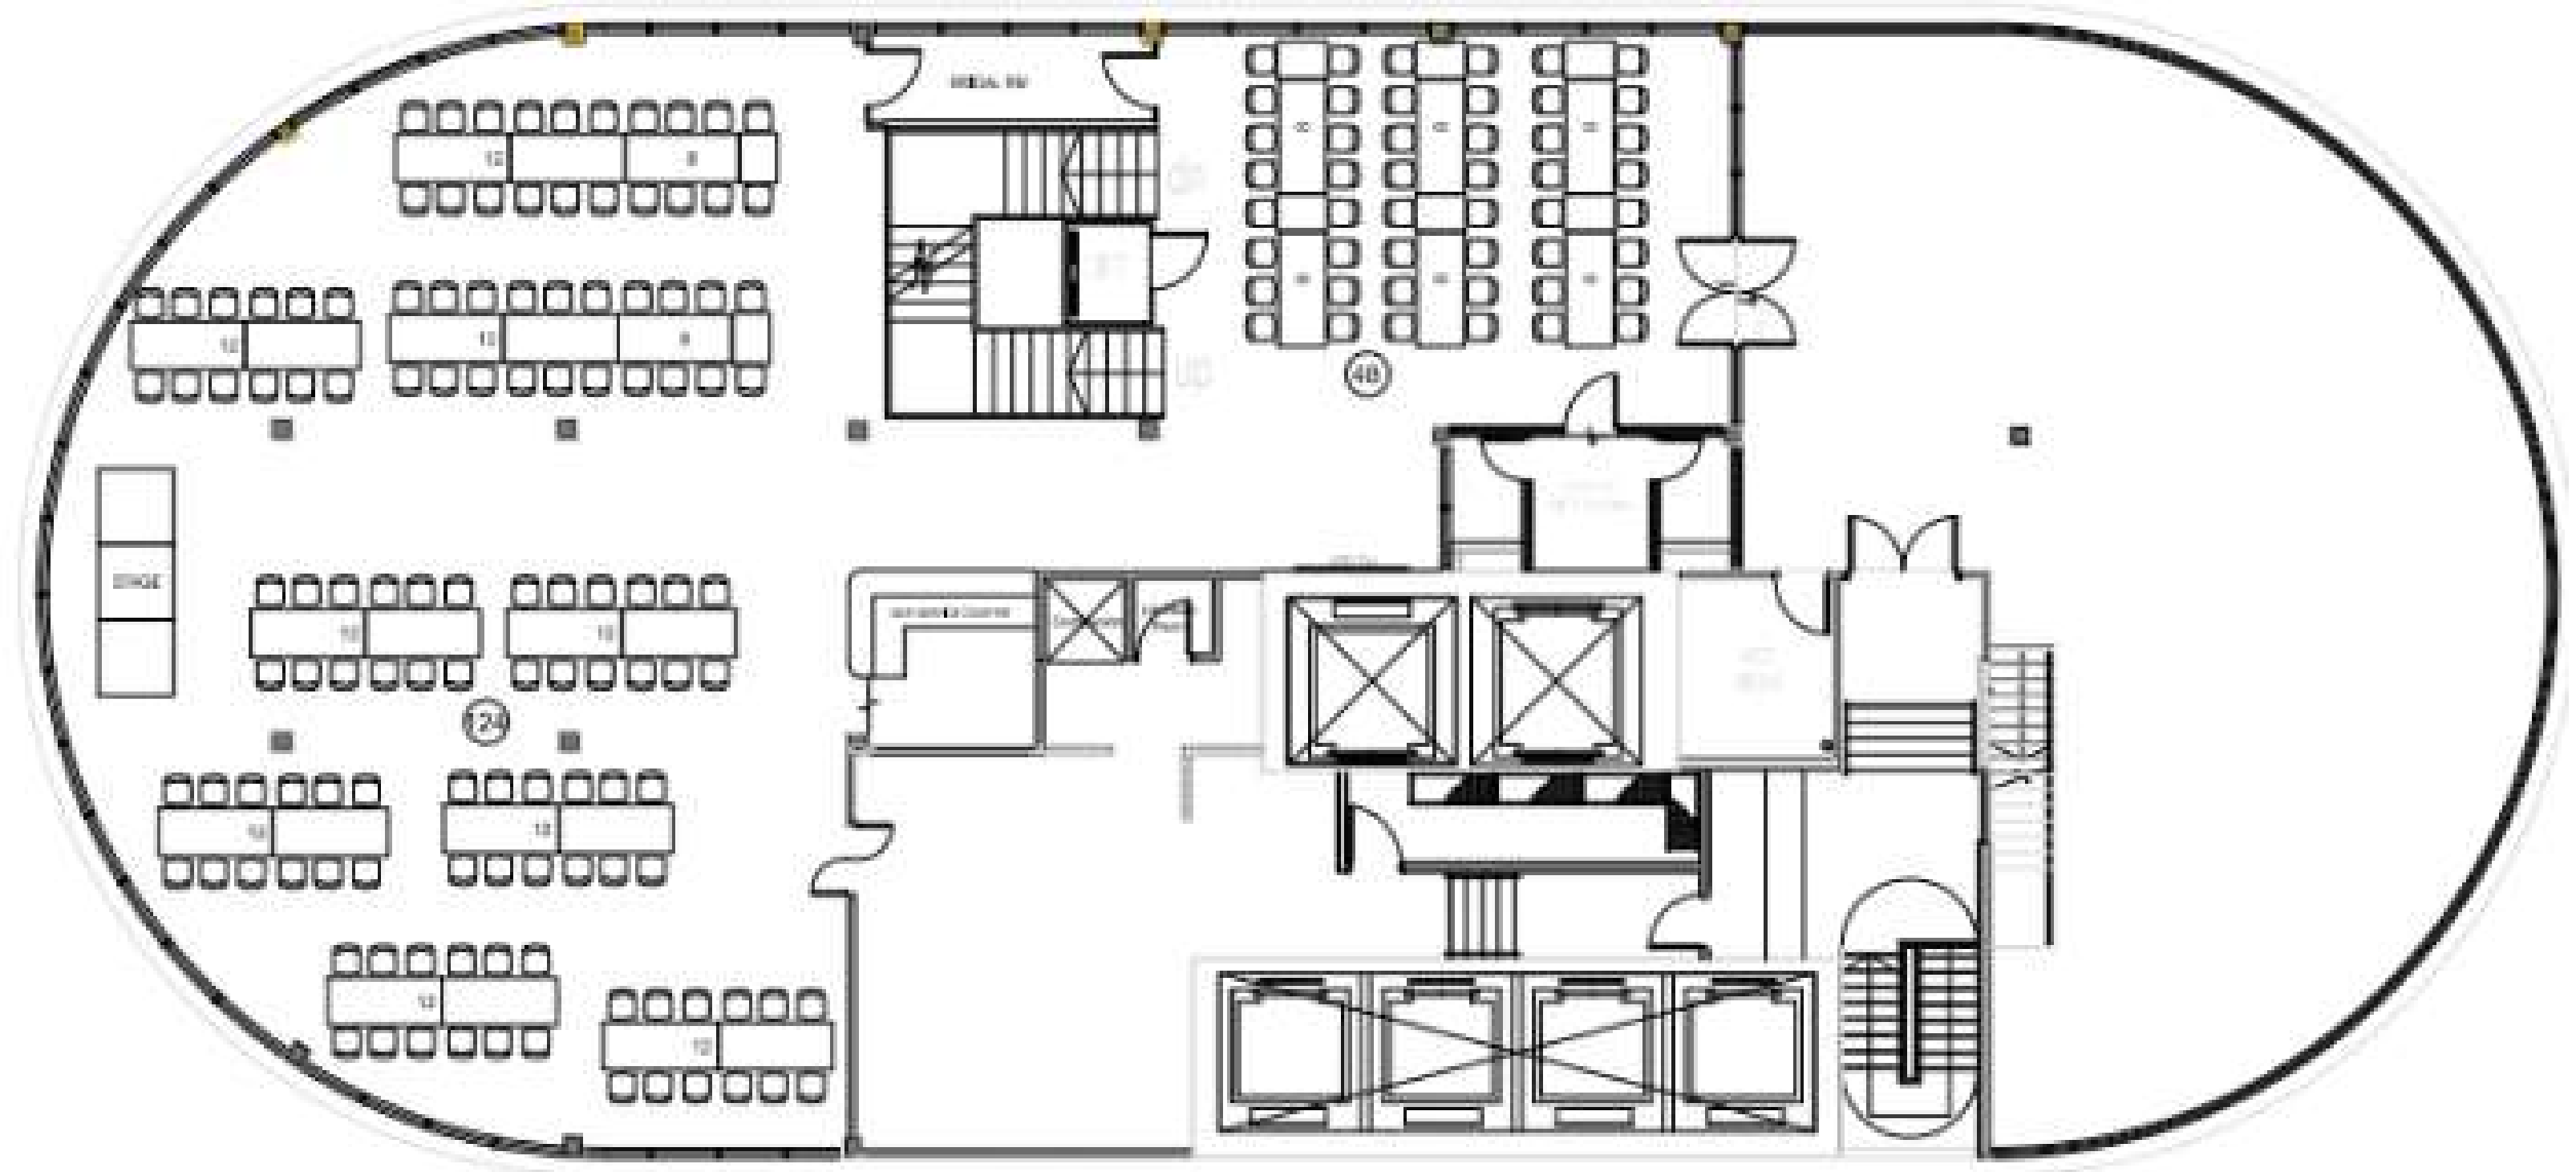

FLOOR PLAN

FLOOR PLAN

LEVEL 45

FLOOR PLAN

LEVEL 45

FACT SHEET

Location

Level 43 – 45, Element X Mall, Jalan Melaka Raya 23 Taman Melaka Raya, Hatten City, 75000, Melaka, Malaysia