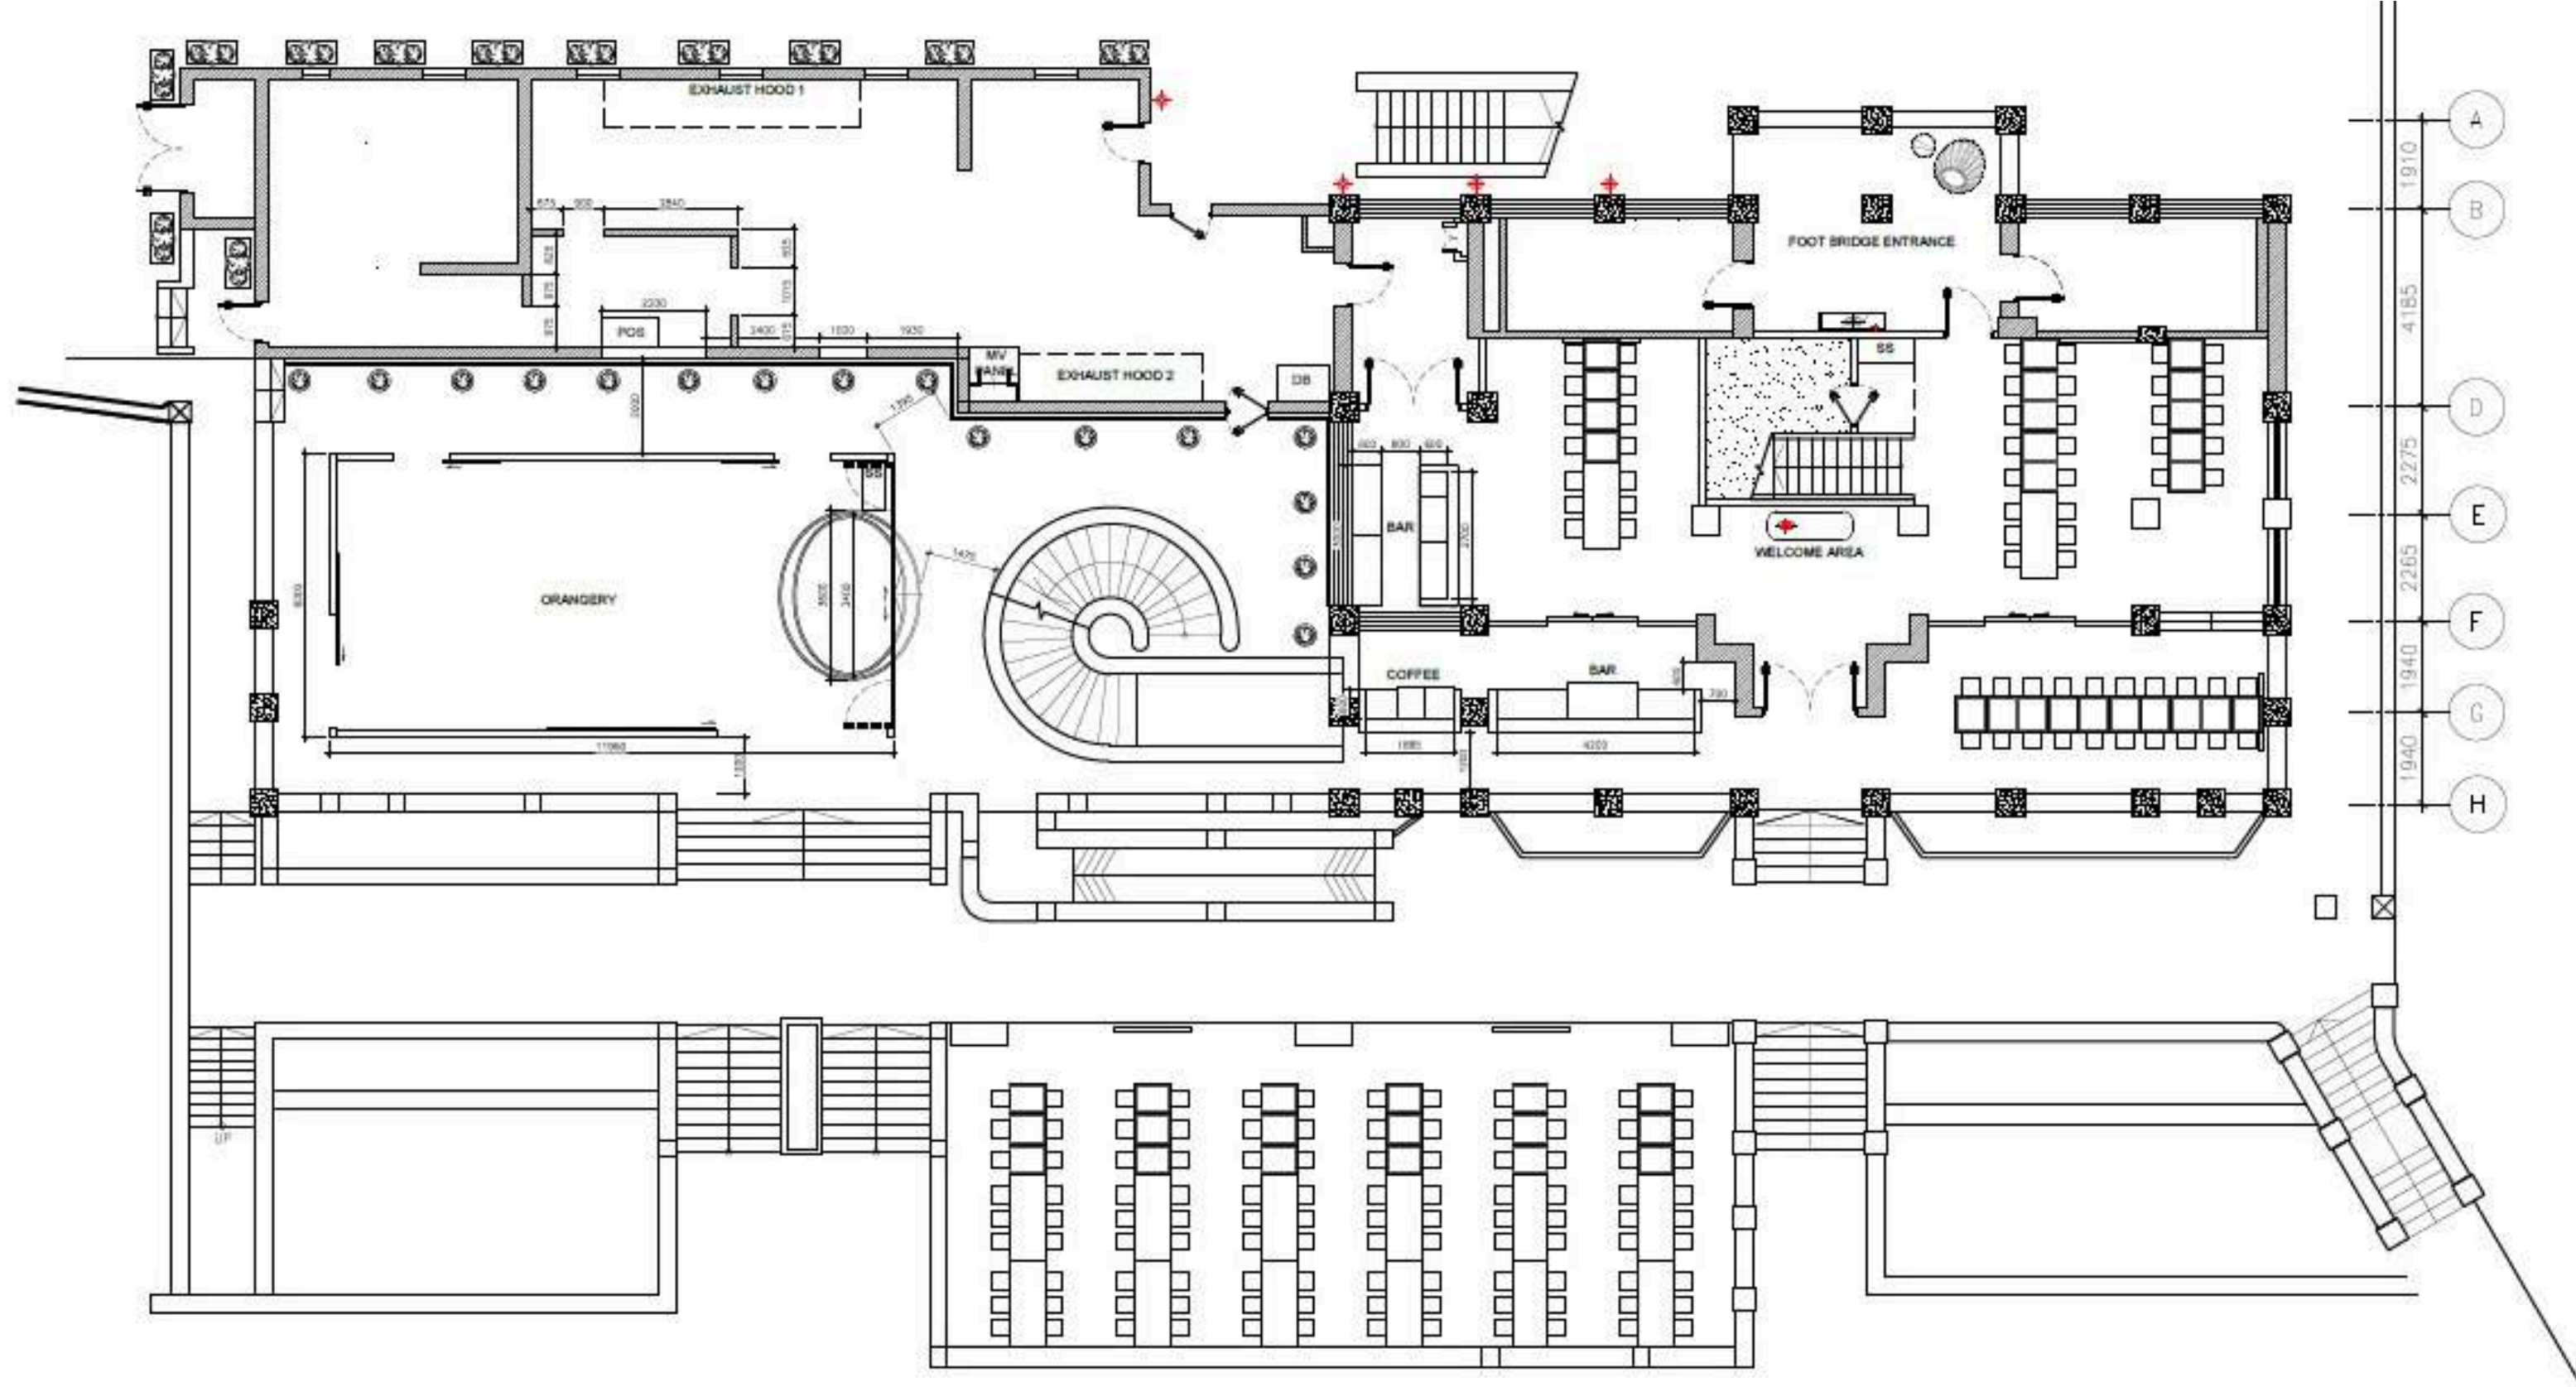

Floorplan - Level 1 (Wildseed Cafe / Bar & Grill)