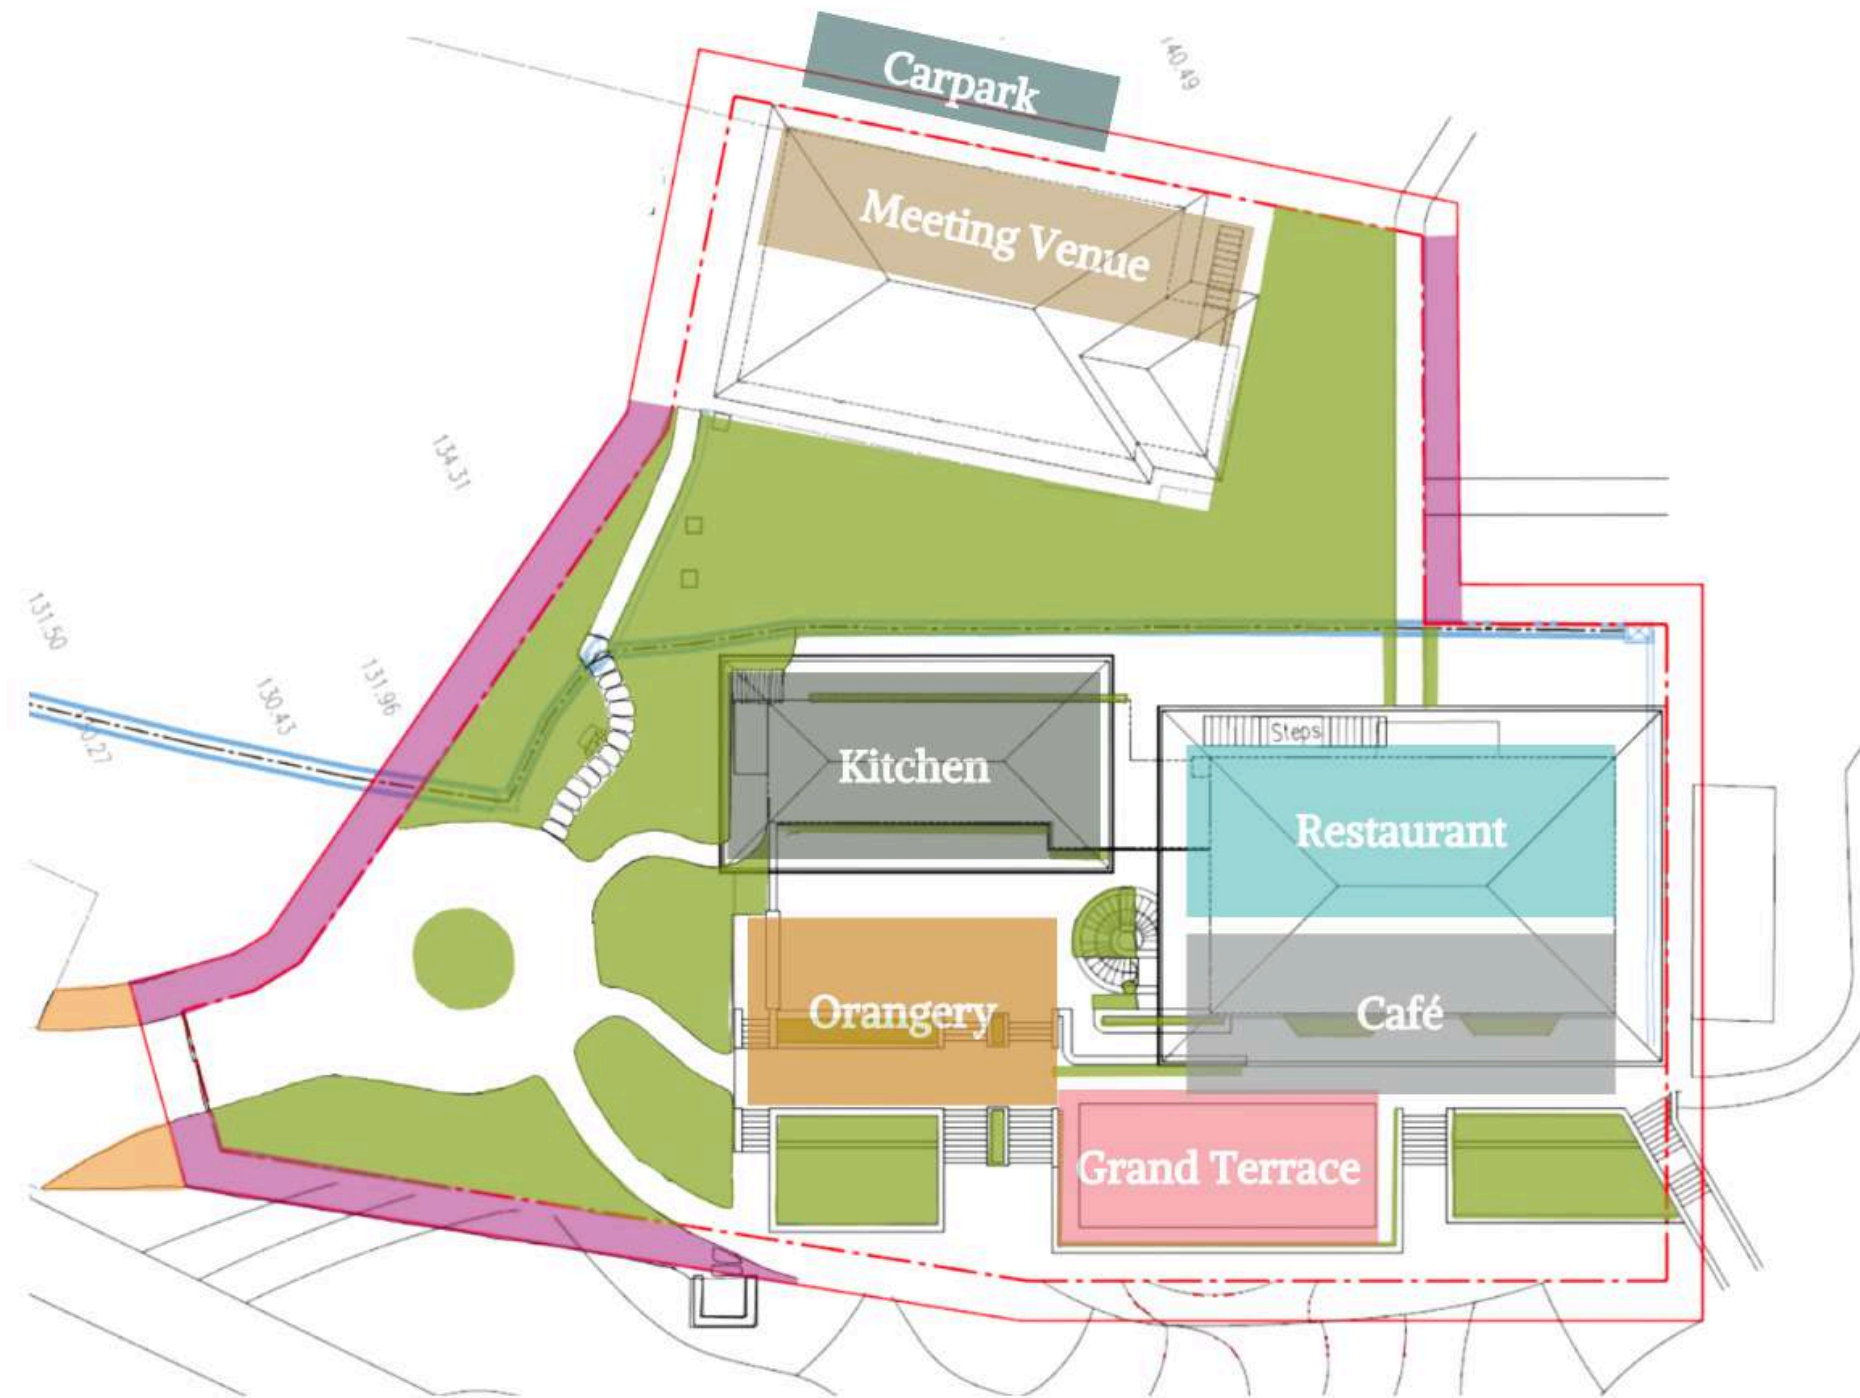

# The Space

## **Wildseed Café / Bar & Grill (Level 1)**

44 Seated (Indoor)

36 Seated (Verandah)