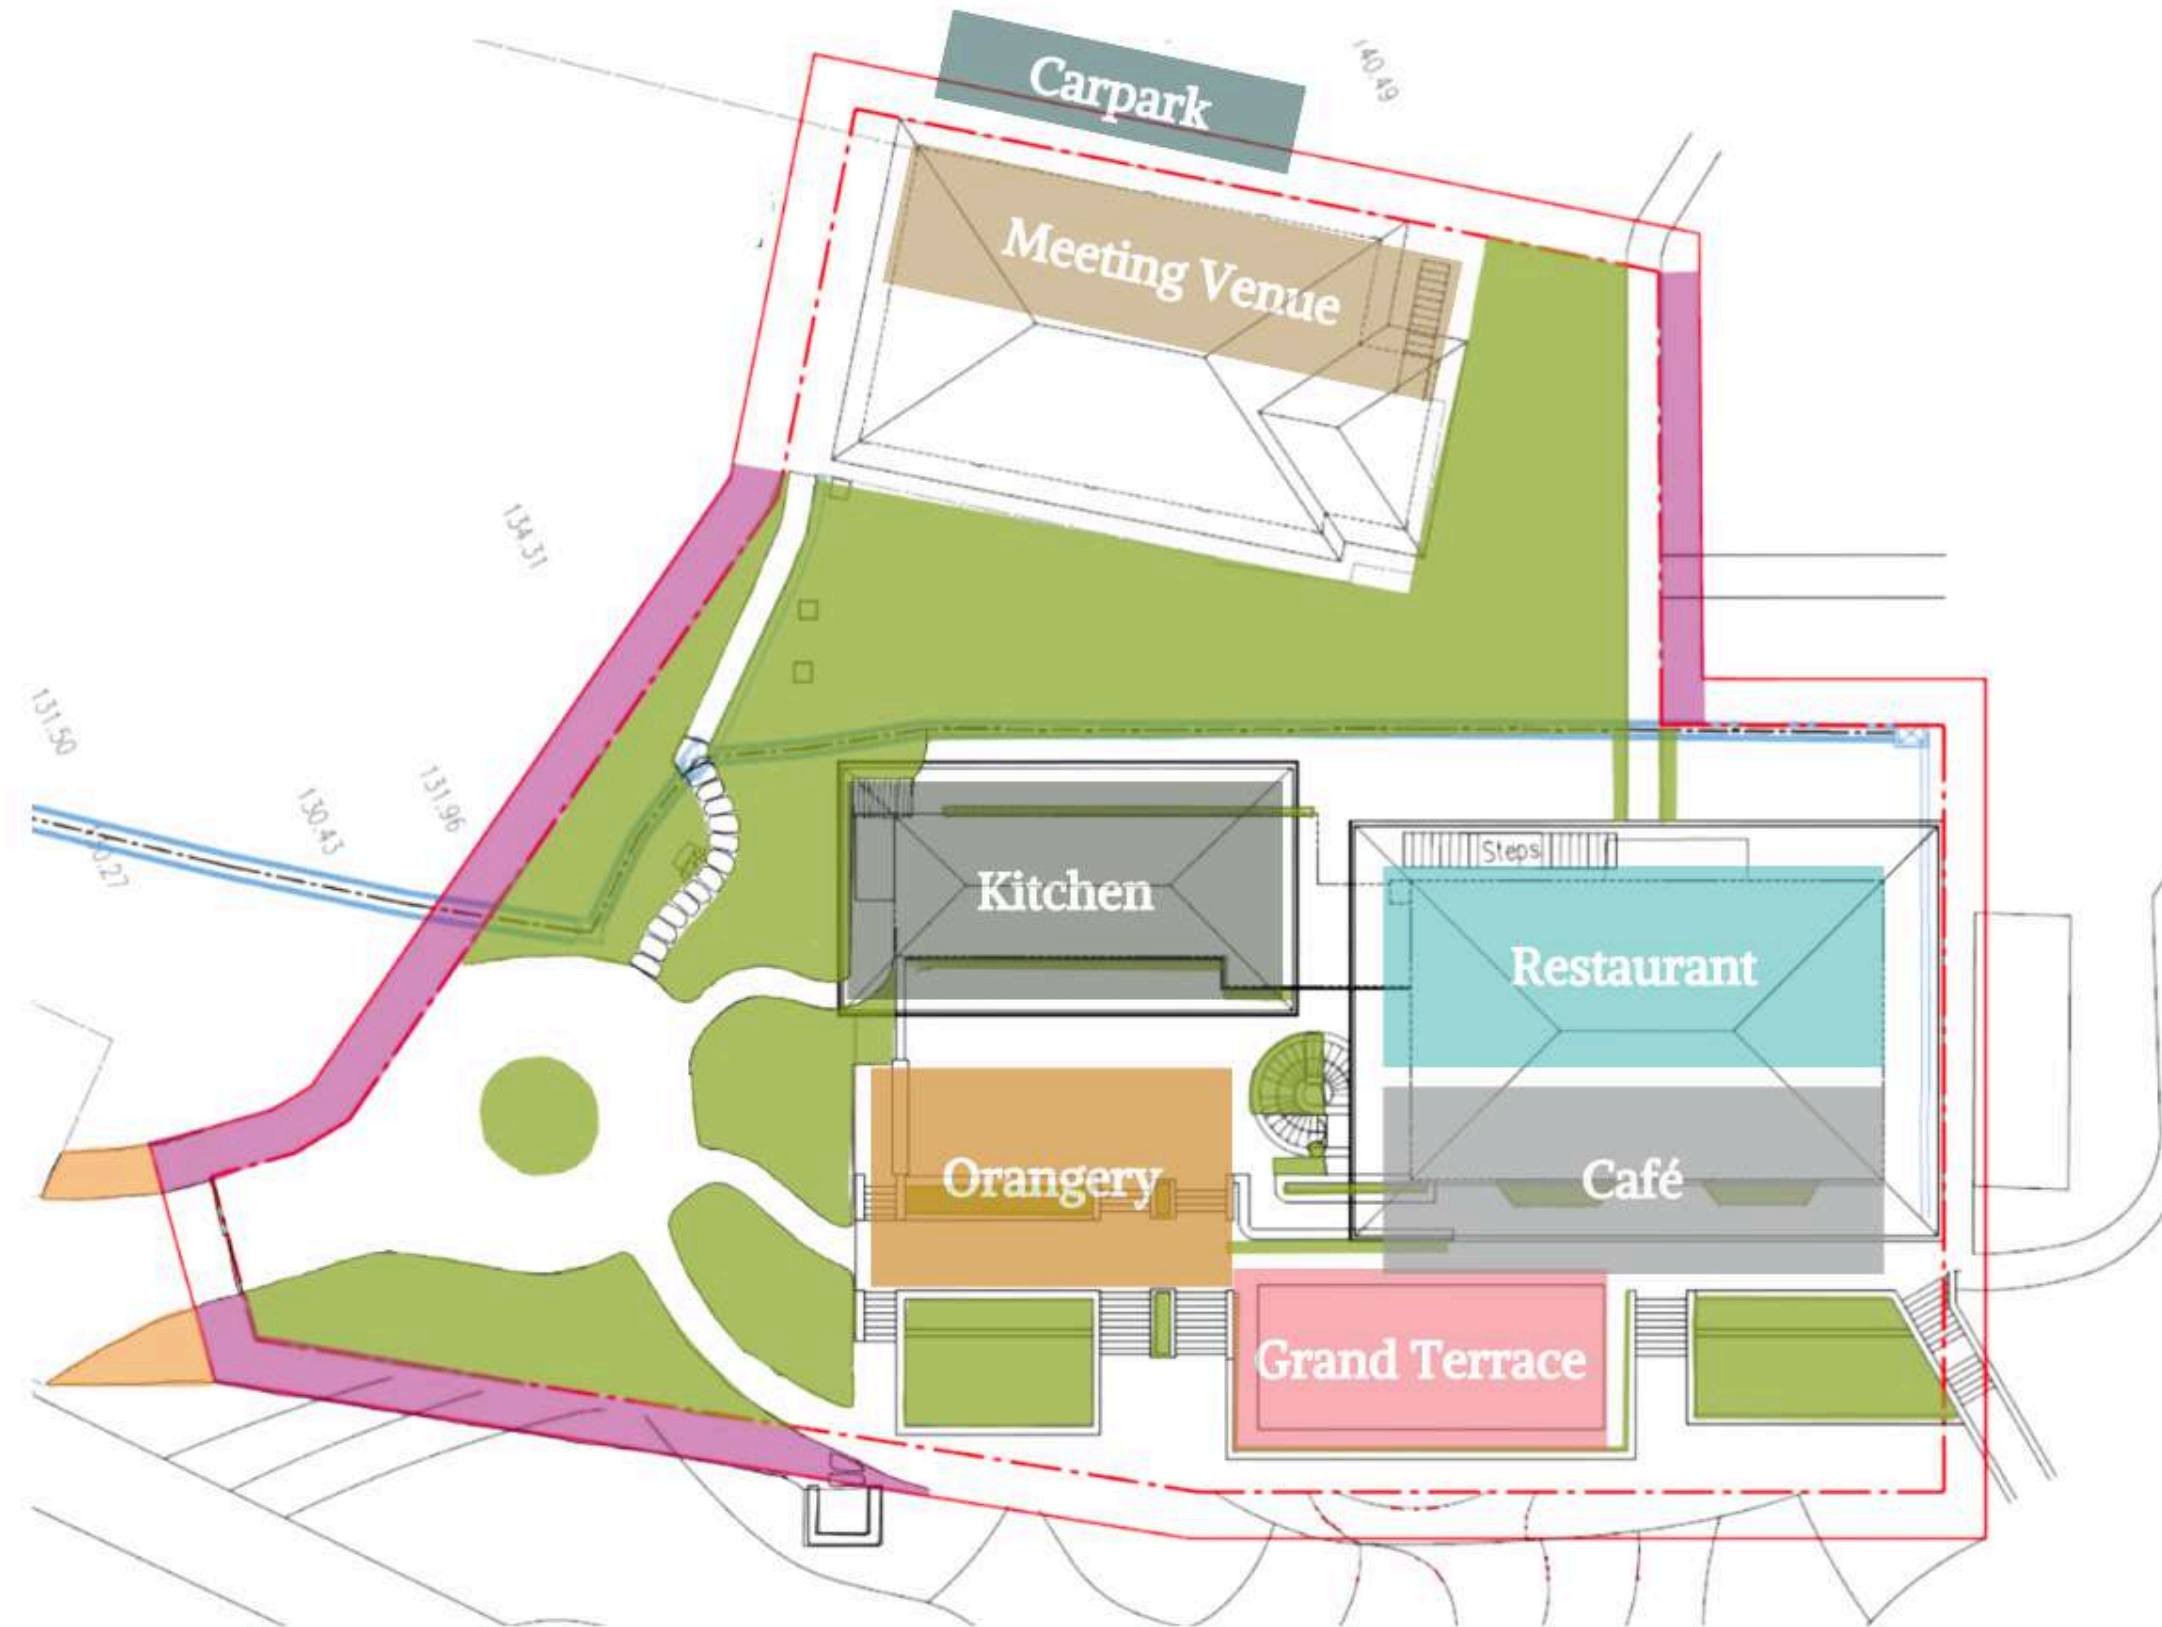

# The Space

# Floorplan - Level 1 (Wildseed Cafe / Bar & Grill)