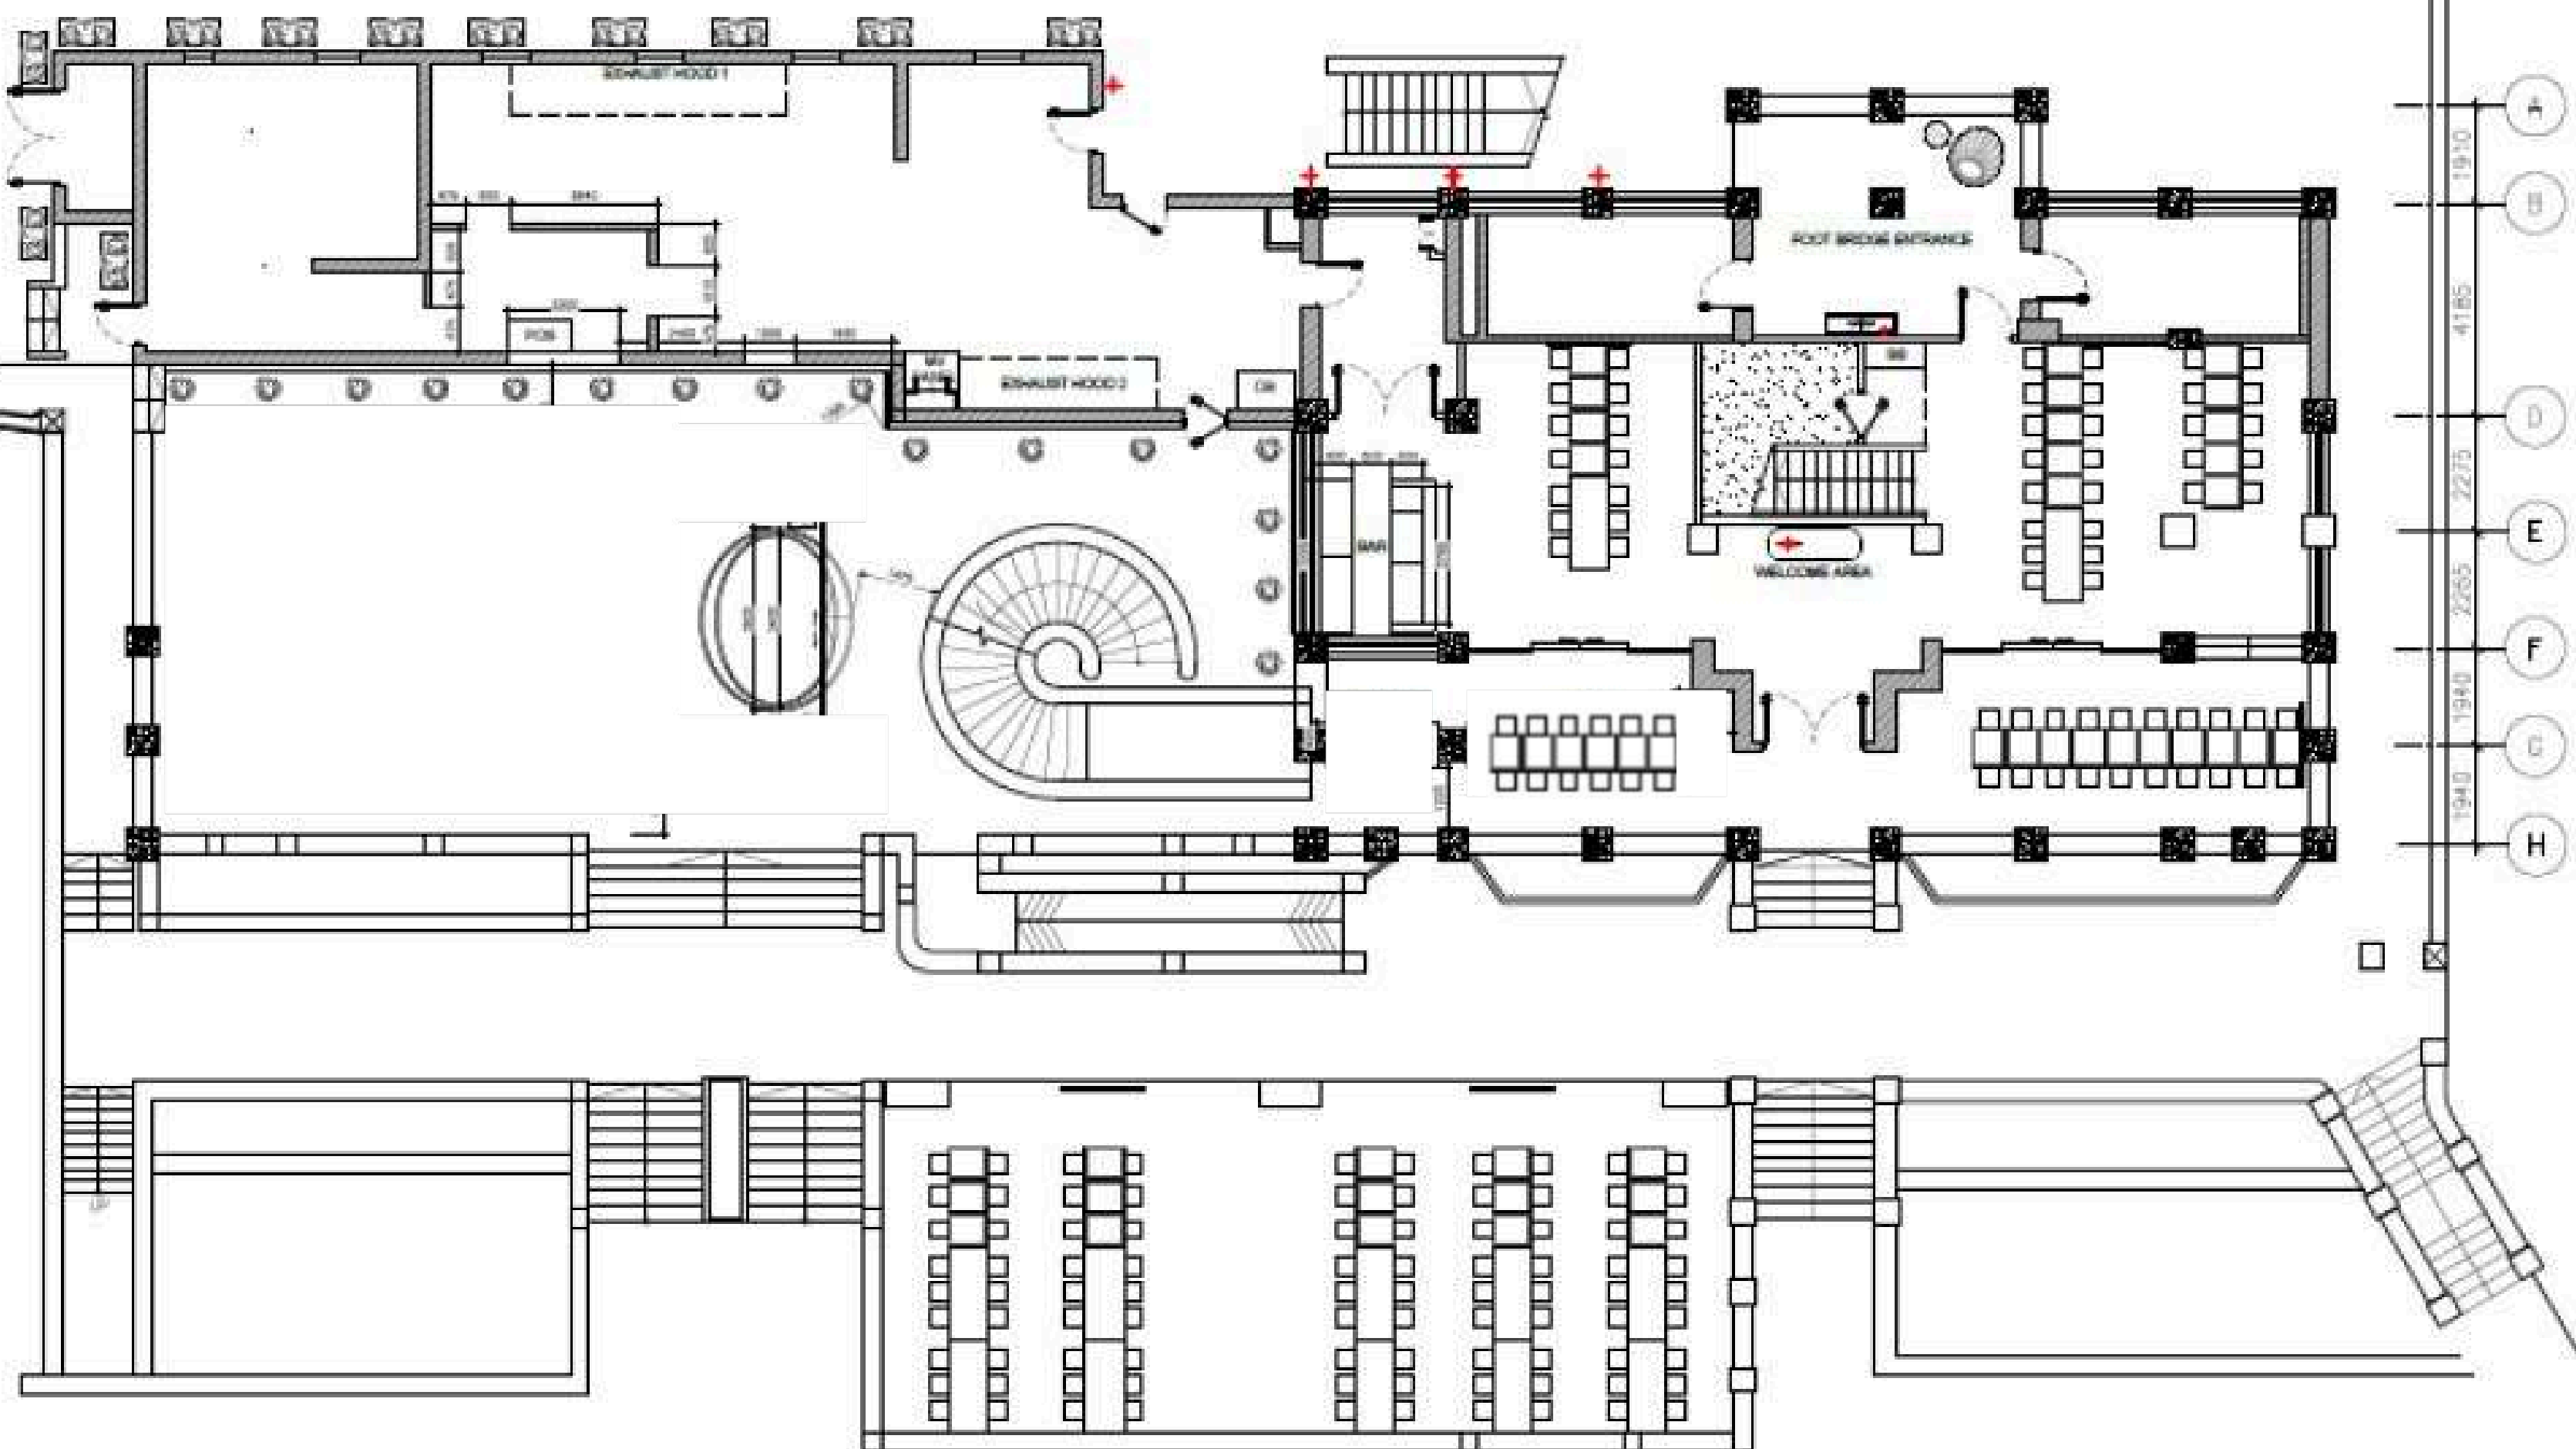

From exquisite multi-course meals to intimate, personalised options, every bite becomes a memorable part of the celebration.

French-Japanese

Farm to Table

Sensory Experience

The Space

Floorplan - Level 1 (Wildseed Cafe / Bar & Grill)

Floorplan - Level 2 (Camille)

Fact Sheet

Facilities

Bridal Room | Projector & Screens | Sound & Light System | Service Bar
Wireless Hand-held Microphone

Services

Event Planning & Management | Food & Beverage | Set up & Decoration