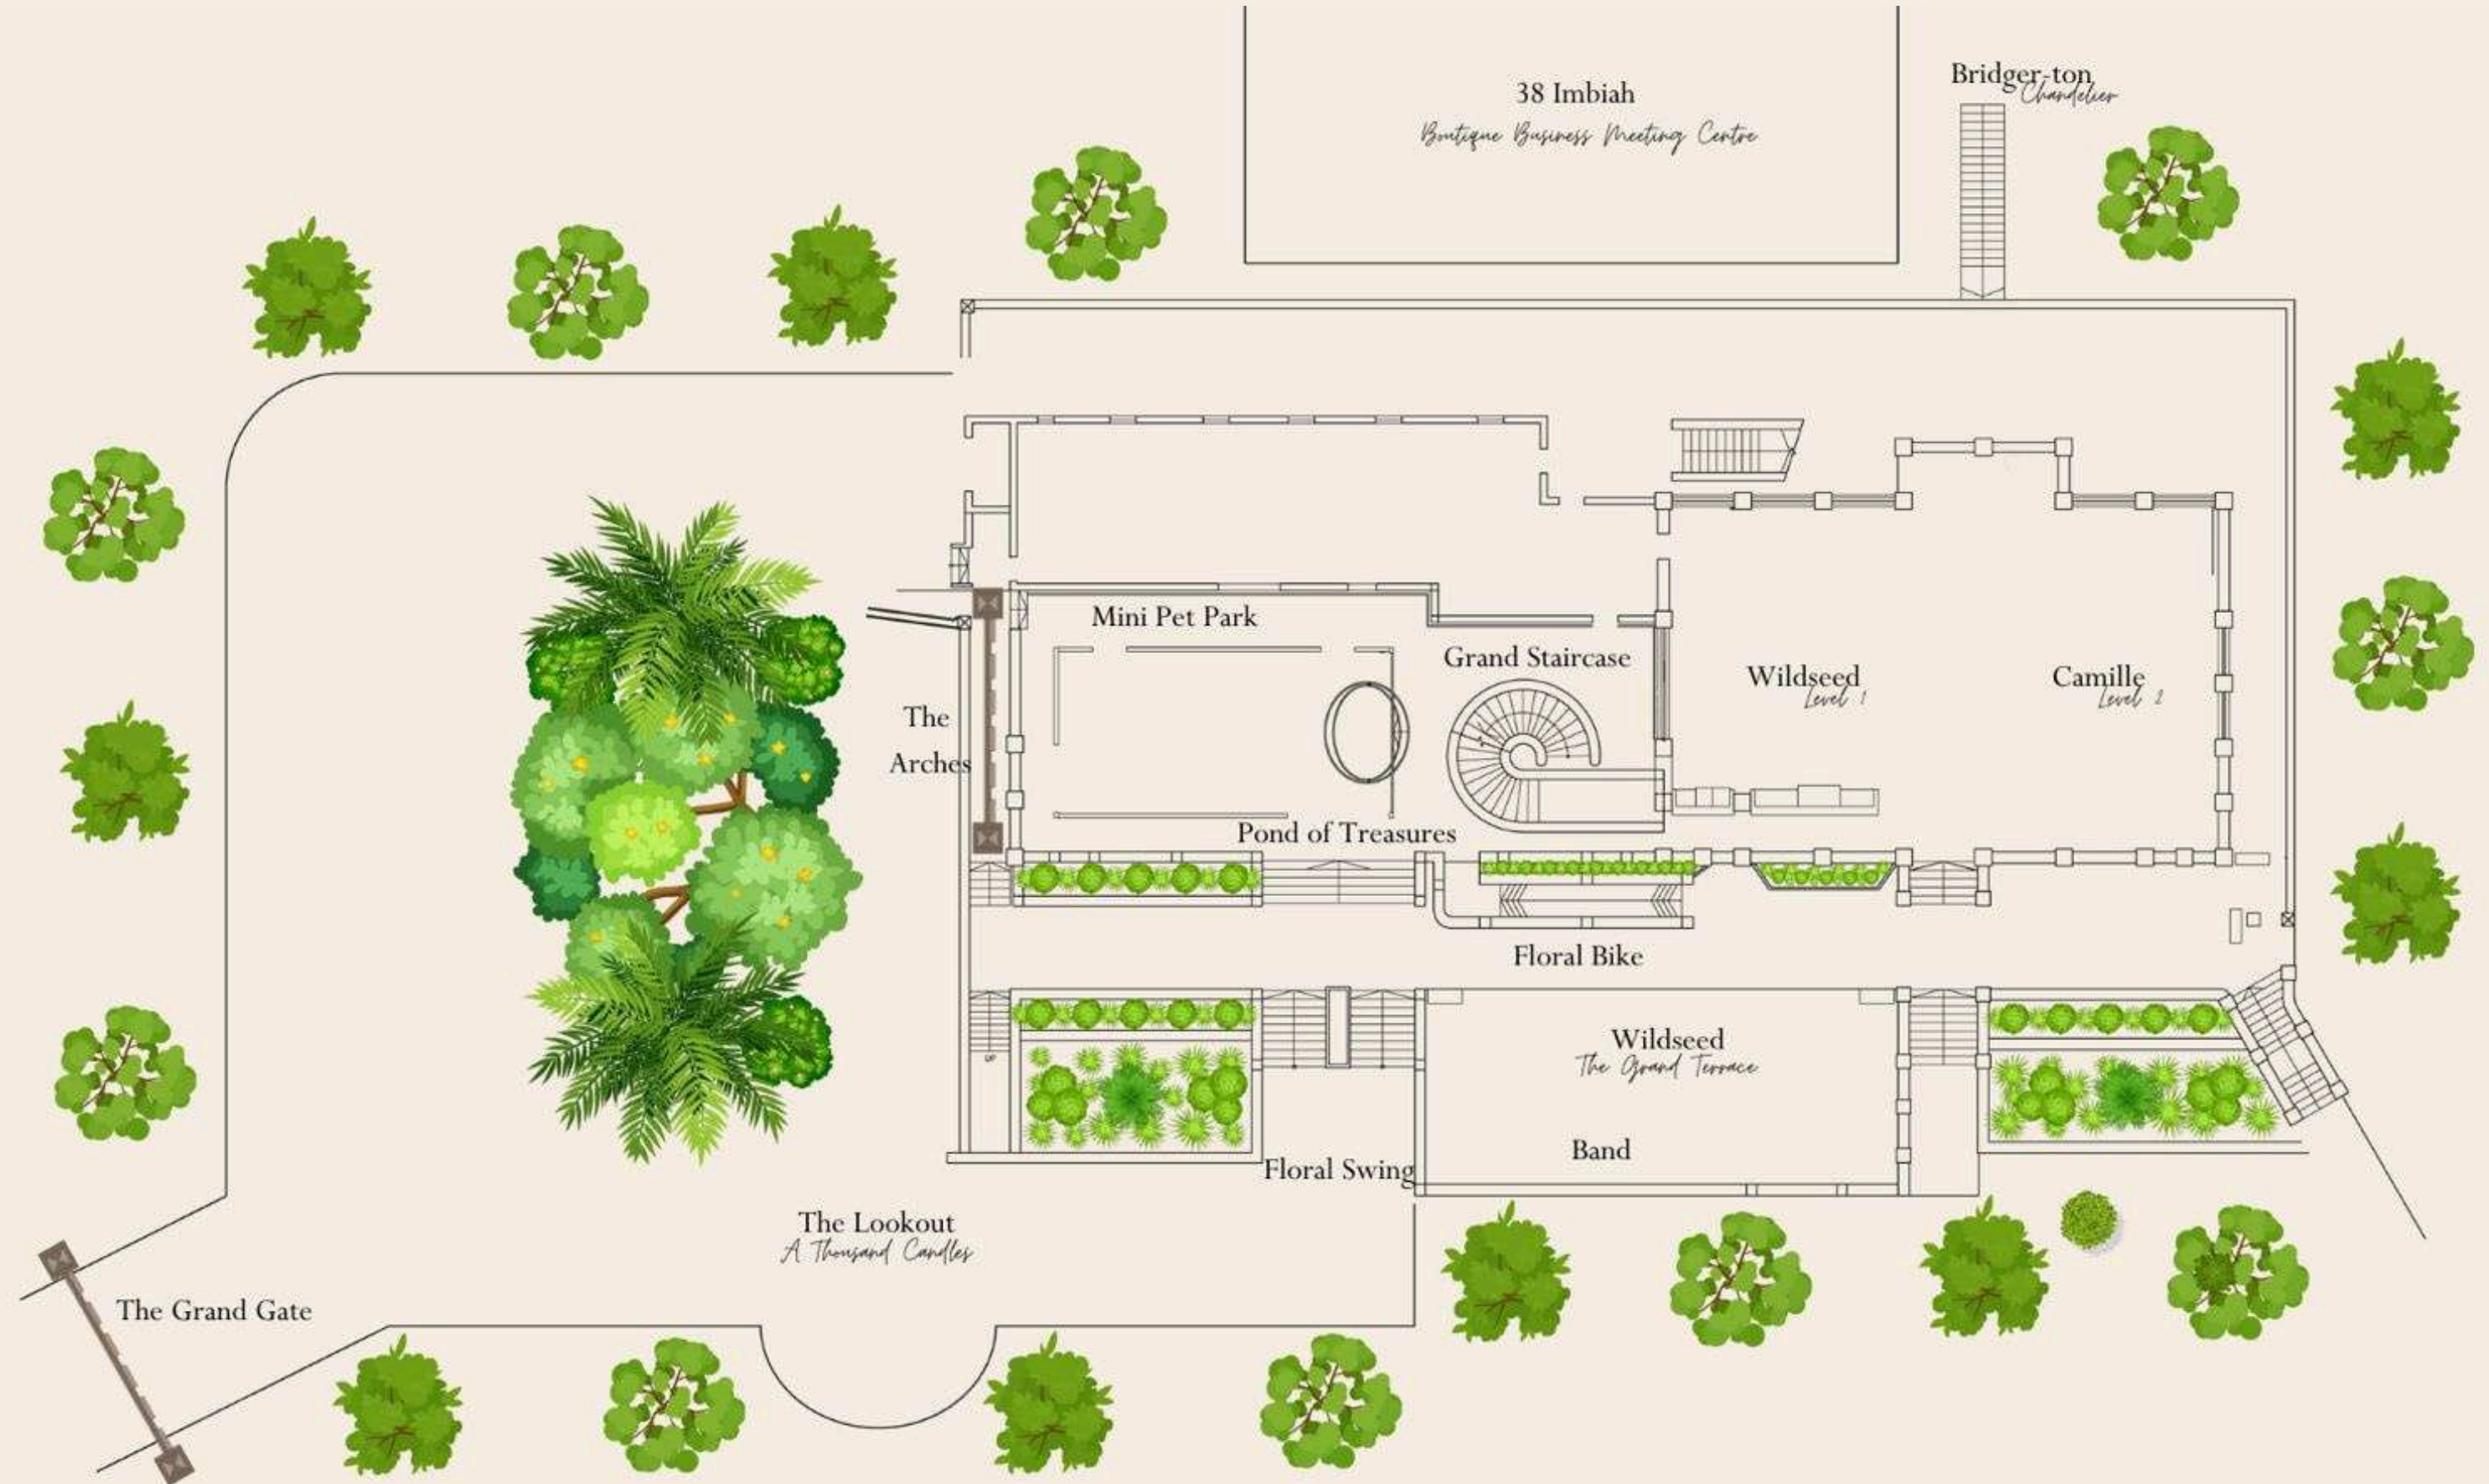

From exquisite multi-course meals to intimate, personalised options, every bite becomes a memorable part of the celebration.

French-Japanese

Farm to Table

Sensory Experience

The Space

Floorplan - Level 1 (Wildseed Cafe / Bar & Grill)

Floorplan - Level 2 (Camille)

Fact Sheet

Facilities

Bridal Room | Projector & Screens | Sound & Light System | Service Bar
Wireless Hand-held Microphone

Services

Event Planning & Management | Food & Beverage | Set up & Decoration

Extended Services

Floral Decor | Wedding Favors | Invitation Cards | DJs | Live Bands | Emcees

Wildseed Café / Bar & Grill (Level 1)

44 Seated (Indoor)
36 Seated (Verandah)

Camille Restaurant (Level 2)

110 Pax seated