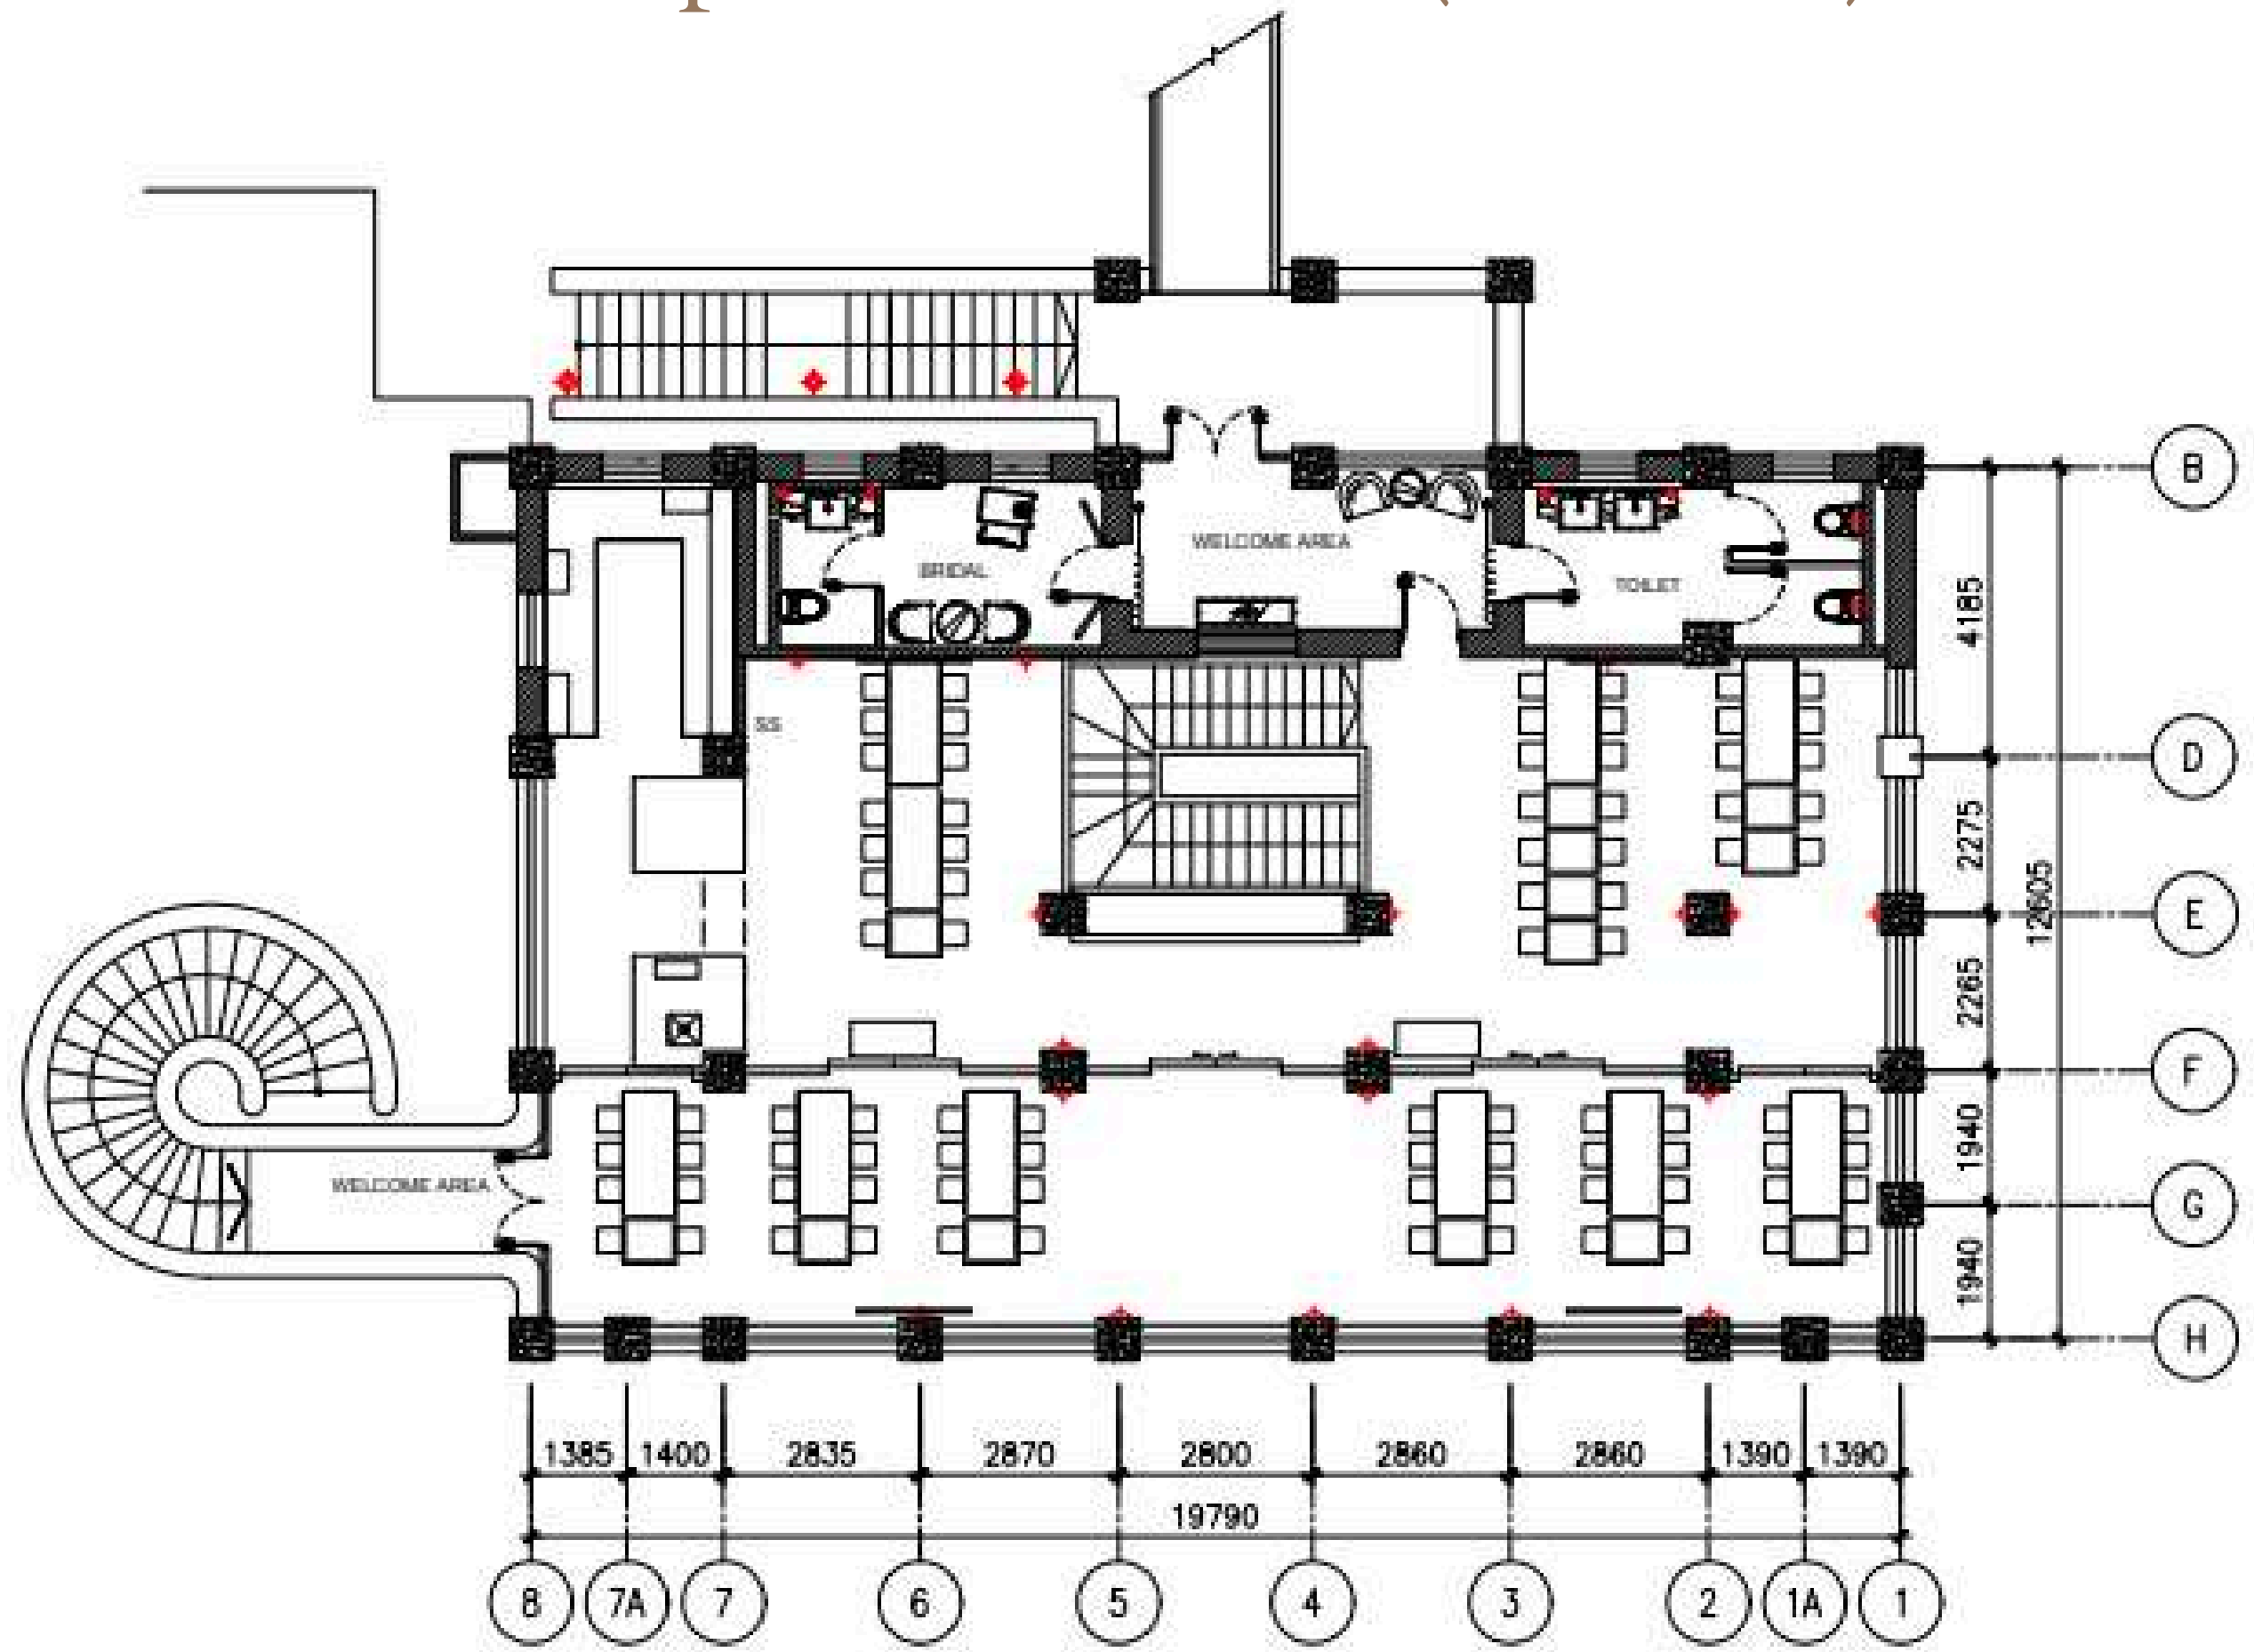

From exquisite multi-course meals to intimate, personalised options, every bite becomes a memorable part of the celebration.

French-Japanese

Farm to Table

Sensory Experience

The Space

Floorplan - Level 1 (Wildseed Cafe / Bar & Grill)

Floorplan - Level 2 (Camille)

Fact Sheet

Facilities

Bridal Room | Projector & Screens | Sound & Light System | Service Bar
Wireless Hand-held Microphone

Services

Event Planning & Management | Food & Beverage | Set up & Decoration