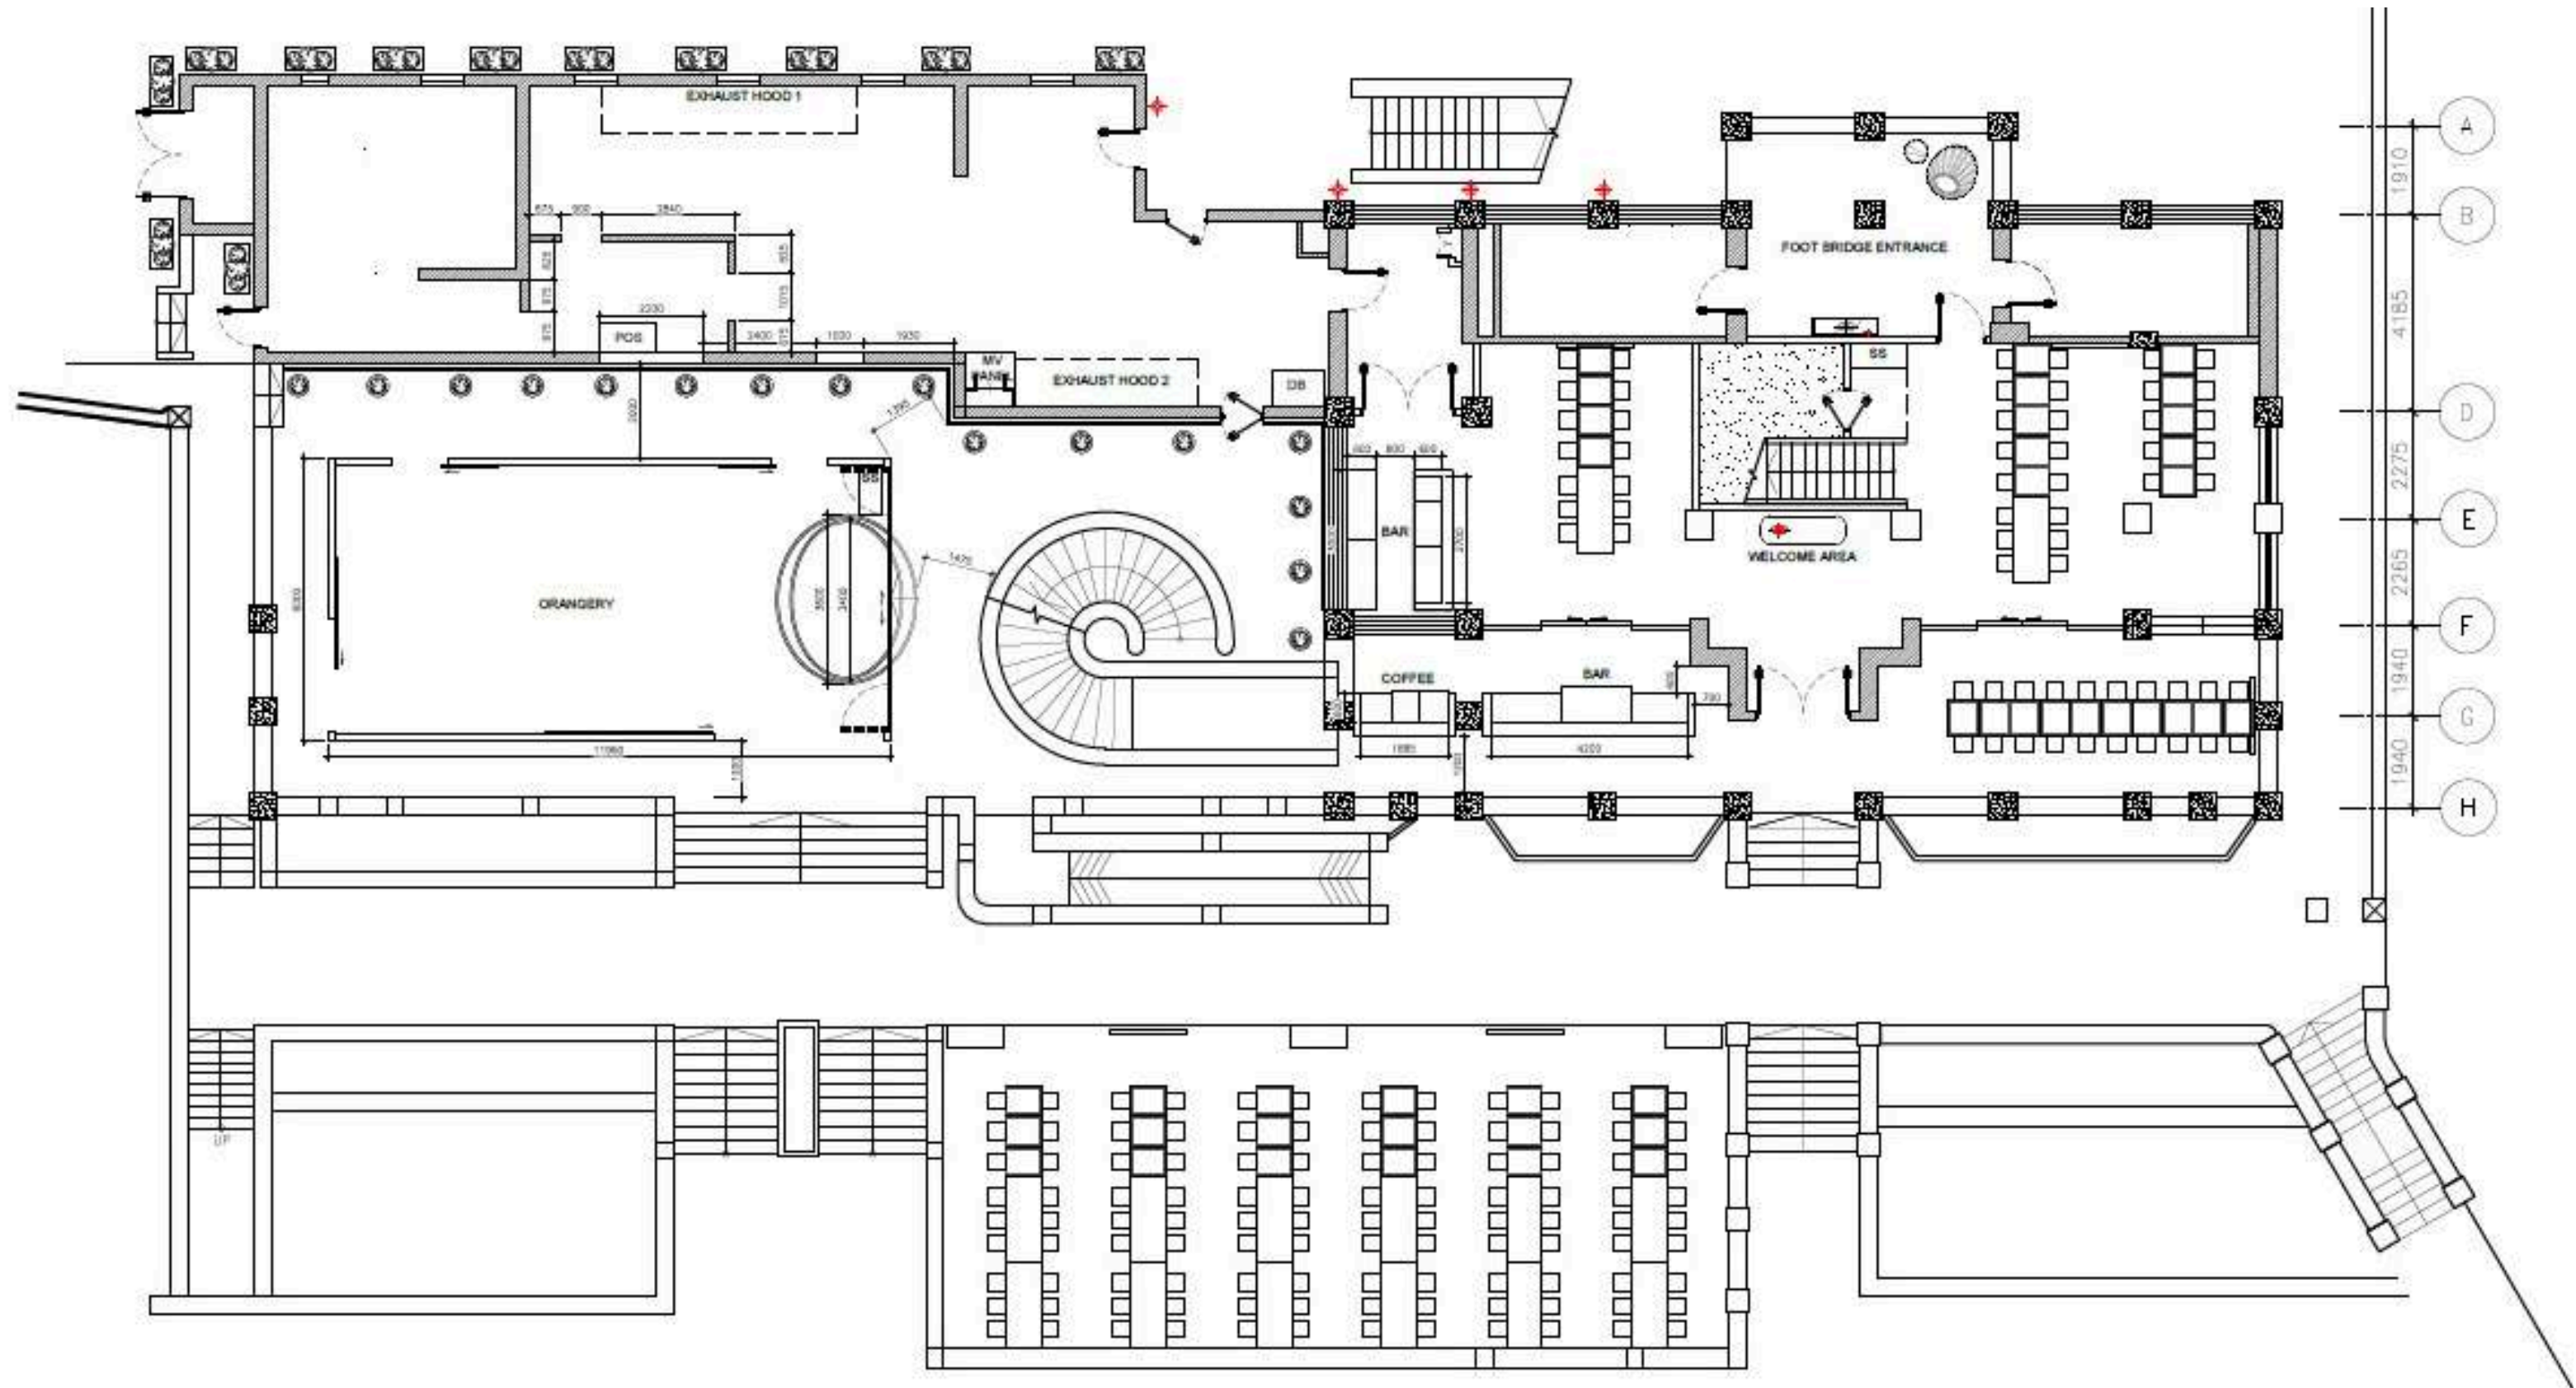

THE SPACE

Wildseed Café / Bar & Grill (Level 1)

44 Seated (Indoor)

36 Seated (Verandah)

Camille Restaurant (Level 2)

110 Pax seated

Grand Terrace

80 Pax seated

FLOORPLAN - LEVEL 1 (WILDSEED CAFE / BAR & GRILL)

FLOORPLAN - LEVEL 2 (CAMILLE)

EVENTS & SERVICES

Facilities

LED Screens | Sound & Light System | Full-Service Bar
Wireless Hand-held Microphone

Food & Beverage