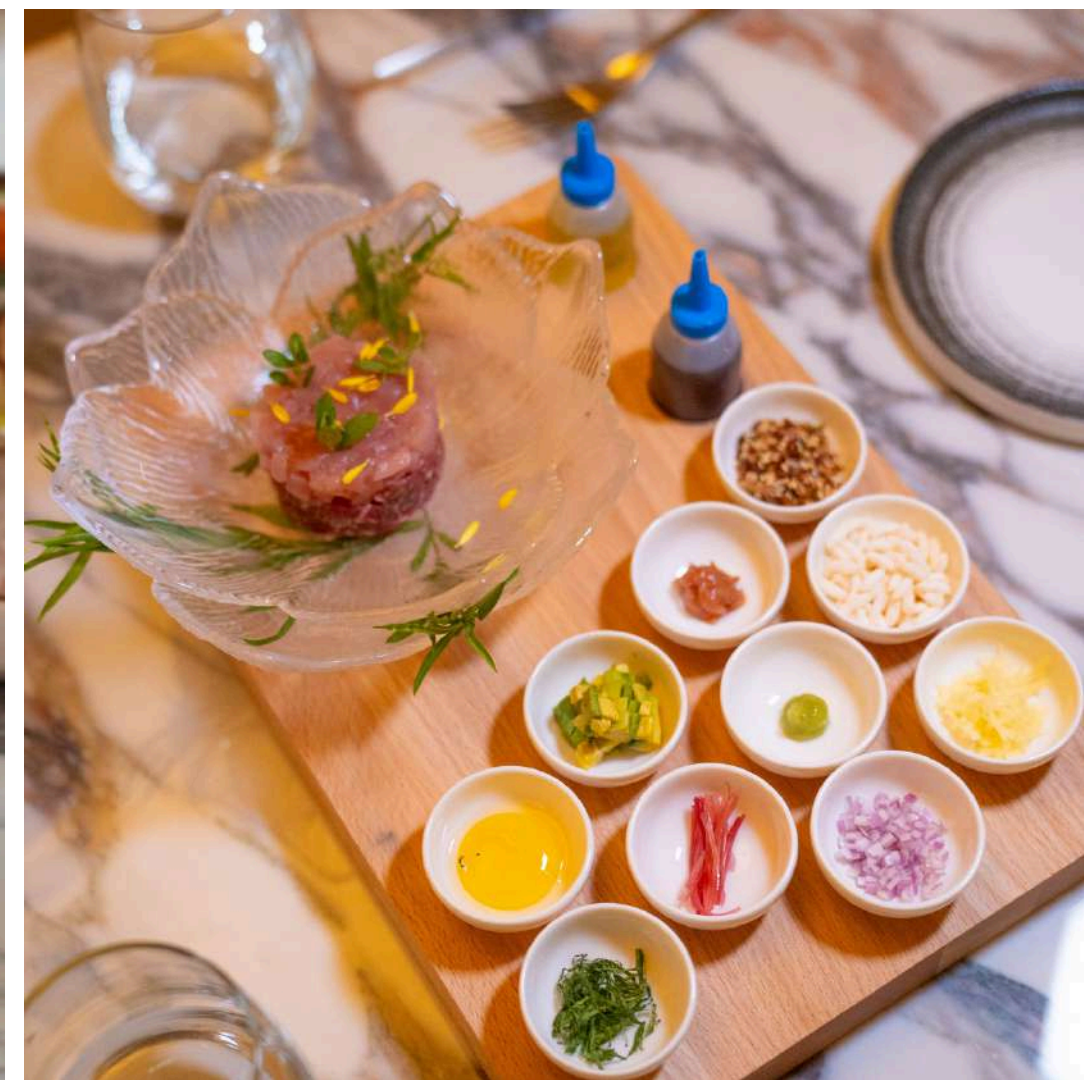

CORPORATE & SOCIAL FUNCTIONS

At 1-Flowerhill, we provide versatile options for your gatherings, catering to professional conferences, high-level business meetings, or productive seminars. Our dedicated team ensures every detail is flawlessly executed to leave a lasting impression on your guests. After your event, unwind and network over tea at WildSeed Cafe, creating a complete and memorable experience for your corporate engagements.

Camille

At 1-Flowerhill, your corporate experience extends beyond meetings with the perfect blend of dining and relaxation. After your meeting, unwind with drinks and dinner at Camille, where French-Japanese fusion cuisine reaches celestial heights. Alternatively, enjoy reinvented local classics at Wildseed Cafe amidst serene floral views. Indulge in a symphony of flavors amidst serene floral views, complemented by a garden-to-glass selection of refreshing libations, ensuring a culinary experience that promises bliss like never before.