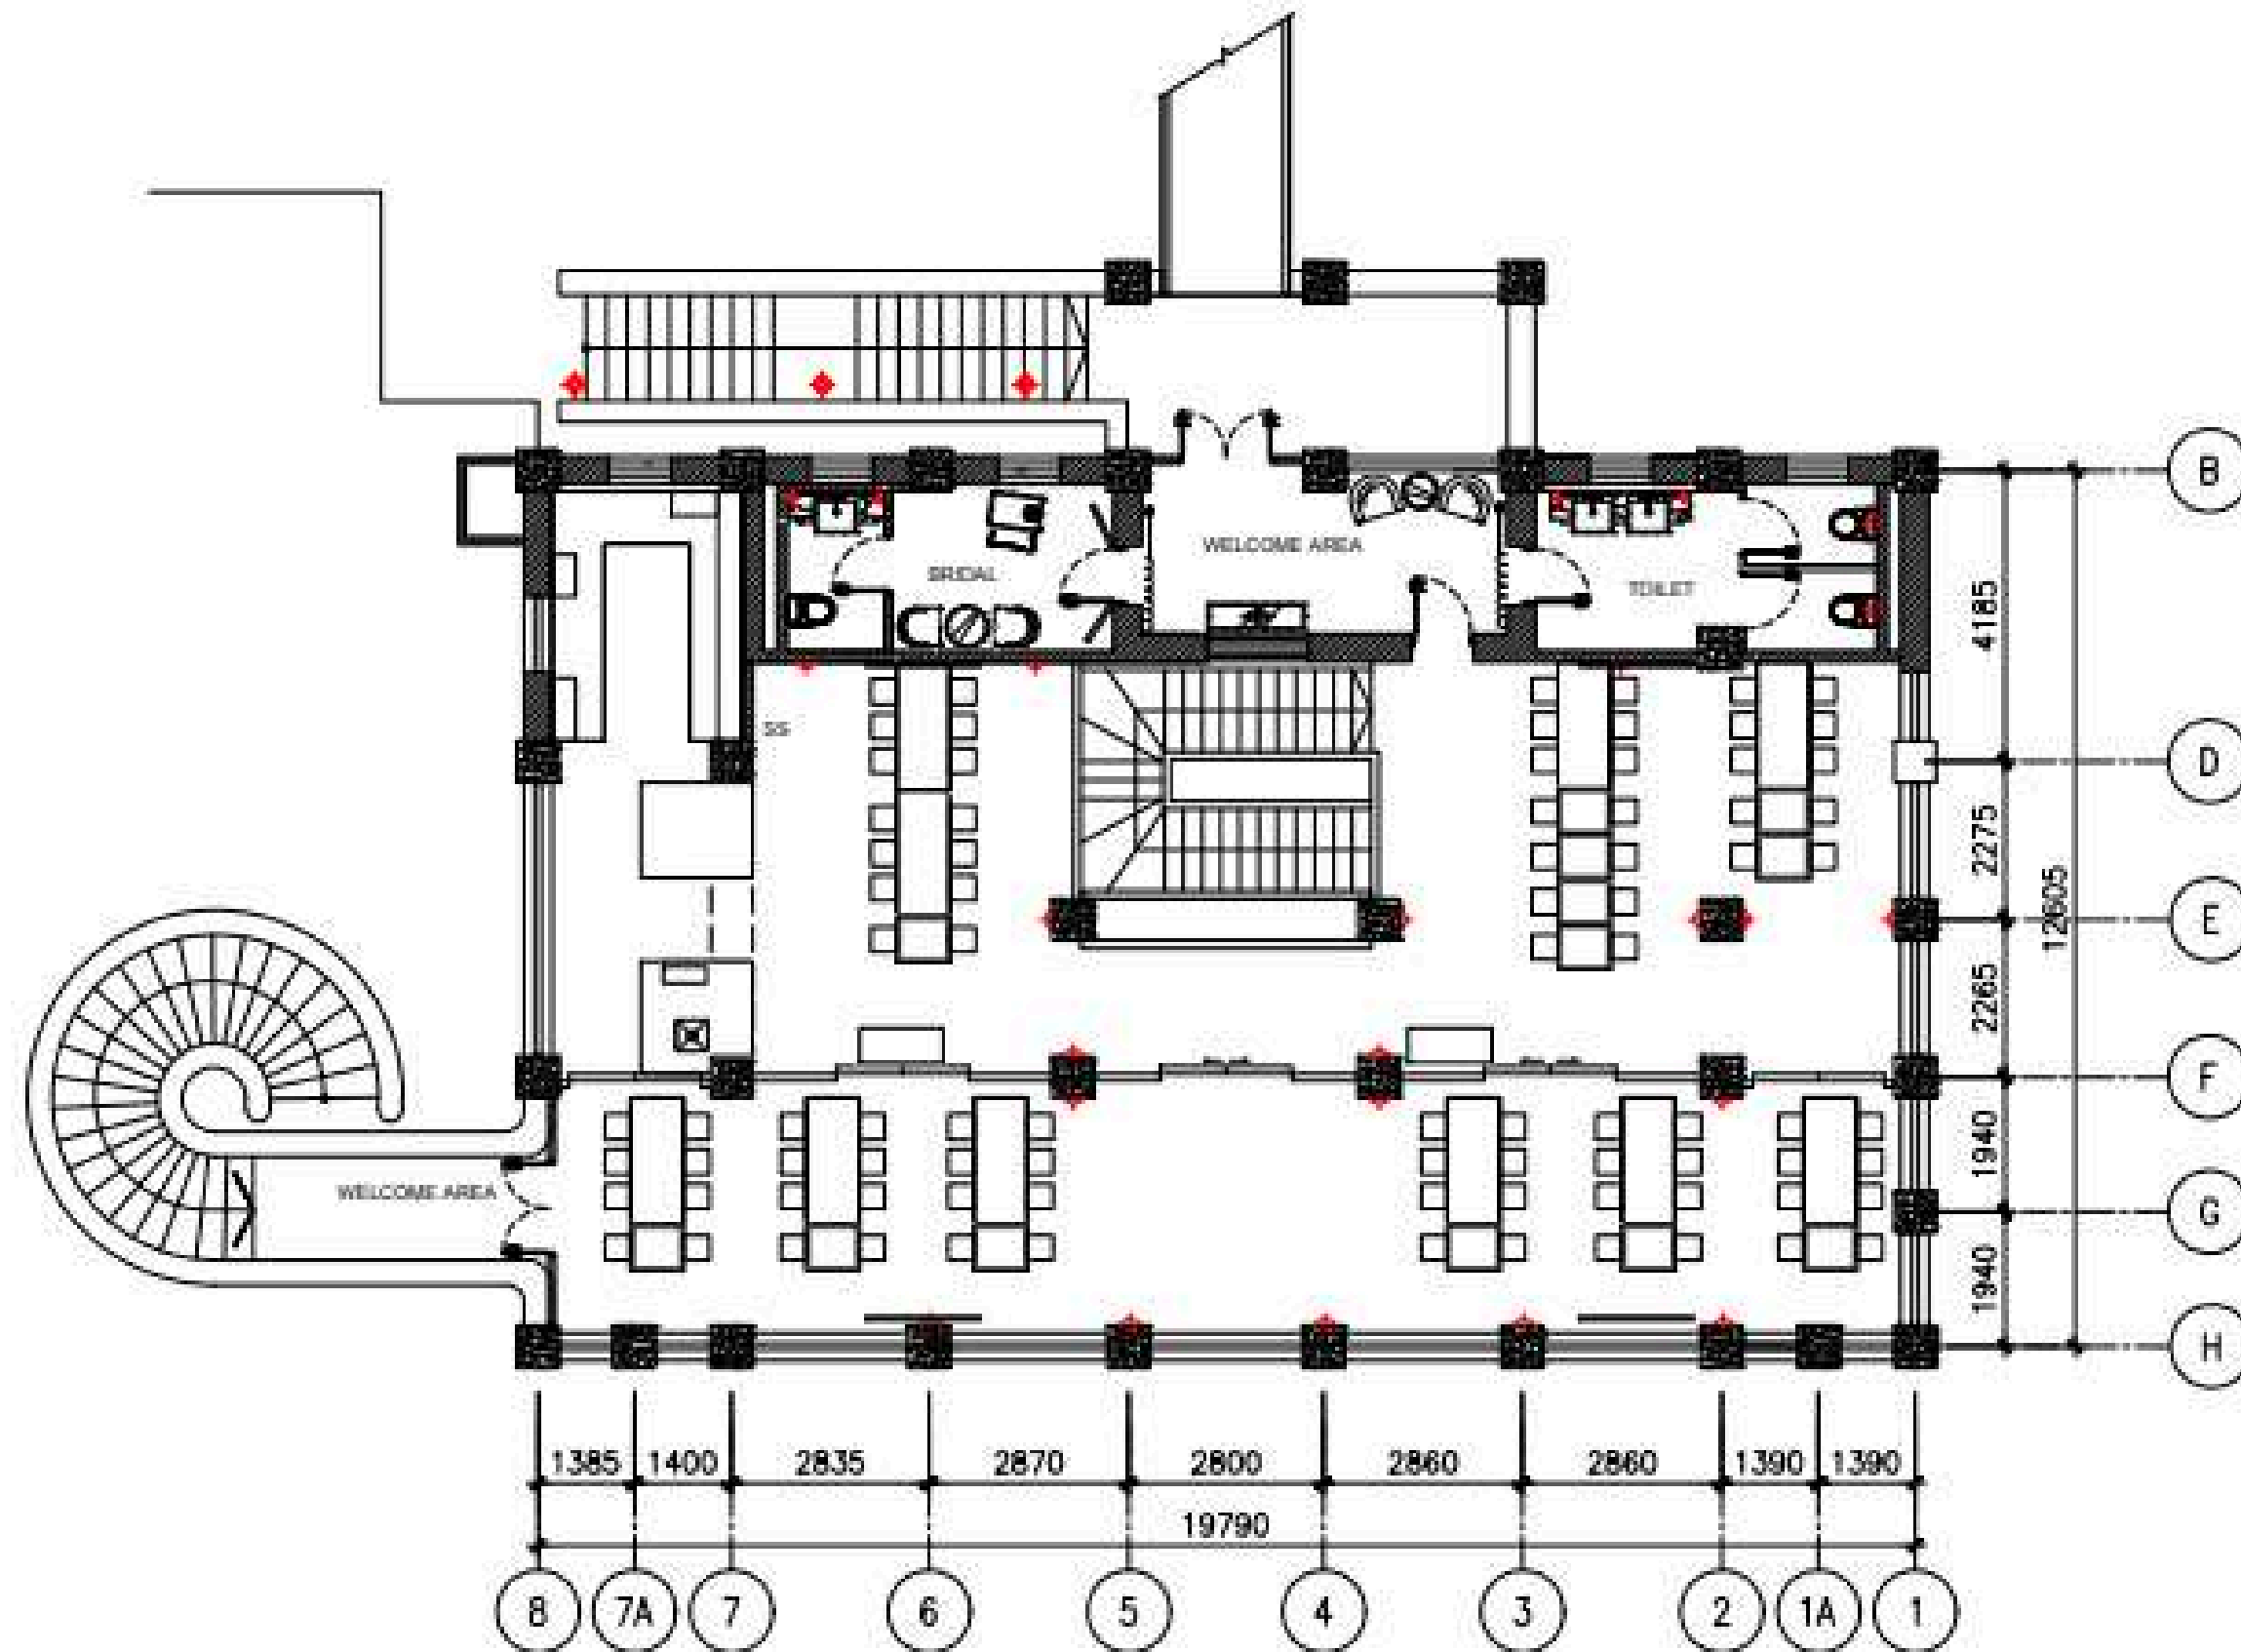

THE SPACE

Wildseed Café / Bar & Grill (Level 1)

44 Seated (Indoor)

36 Seated (Verandah)

Camille Restaurant (Level 2)

110 Pax seated

Grand Terrace

80 Pax seated

FLOORPLAN - LEVEL 1 (WILDSEED CAFE / BAR & GRILL)

FLOORPLAN - LEVEL 2 (CAMILLE)

EVENTS & SERVICES

Facilities

LED Screens | Sound & Light System | Full-Service Bar
Wireless Hand-held Microphone

Food & Beverage