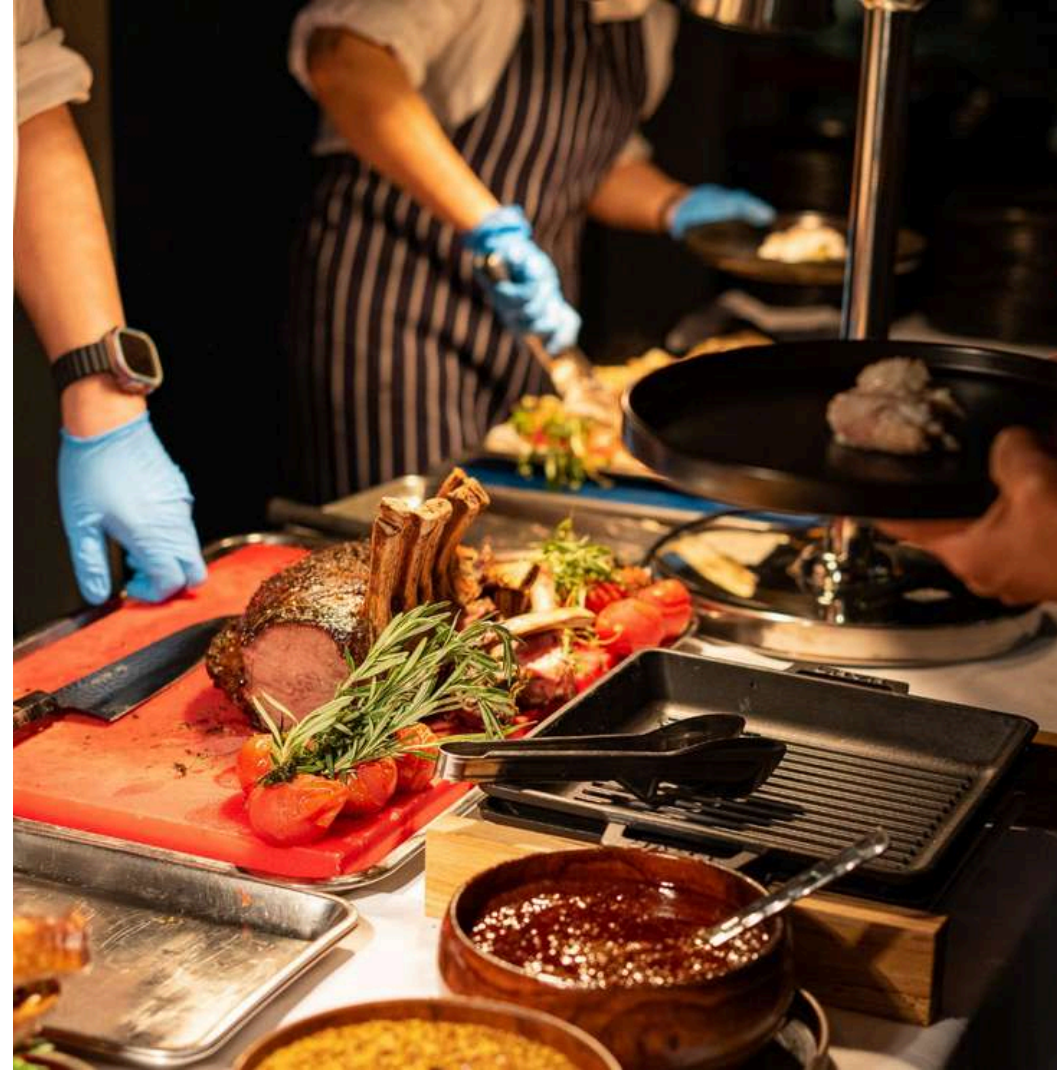

Camille

At 1-Flowerhill, your corporate experience extends beyond meetings with the perfect blend of dining and relaxation. After your meeting, unwind with drinks and dinner at Camille, where French-Japanese fusion cuisine reaches celestial heights. Alternatively, enjoy reinvented local classics at Wildseed Cafe amidst serene floral views. Indulge in a symphony of flavors amidst serene floral views, complemented by a garden-to-glass selection of refreshing libations, ensuring a culinary experience that promises bliss like never before.