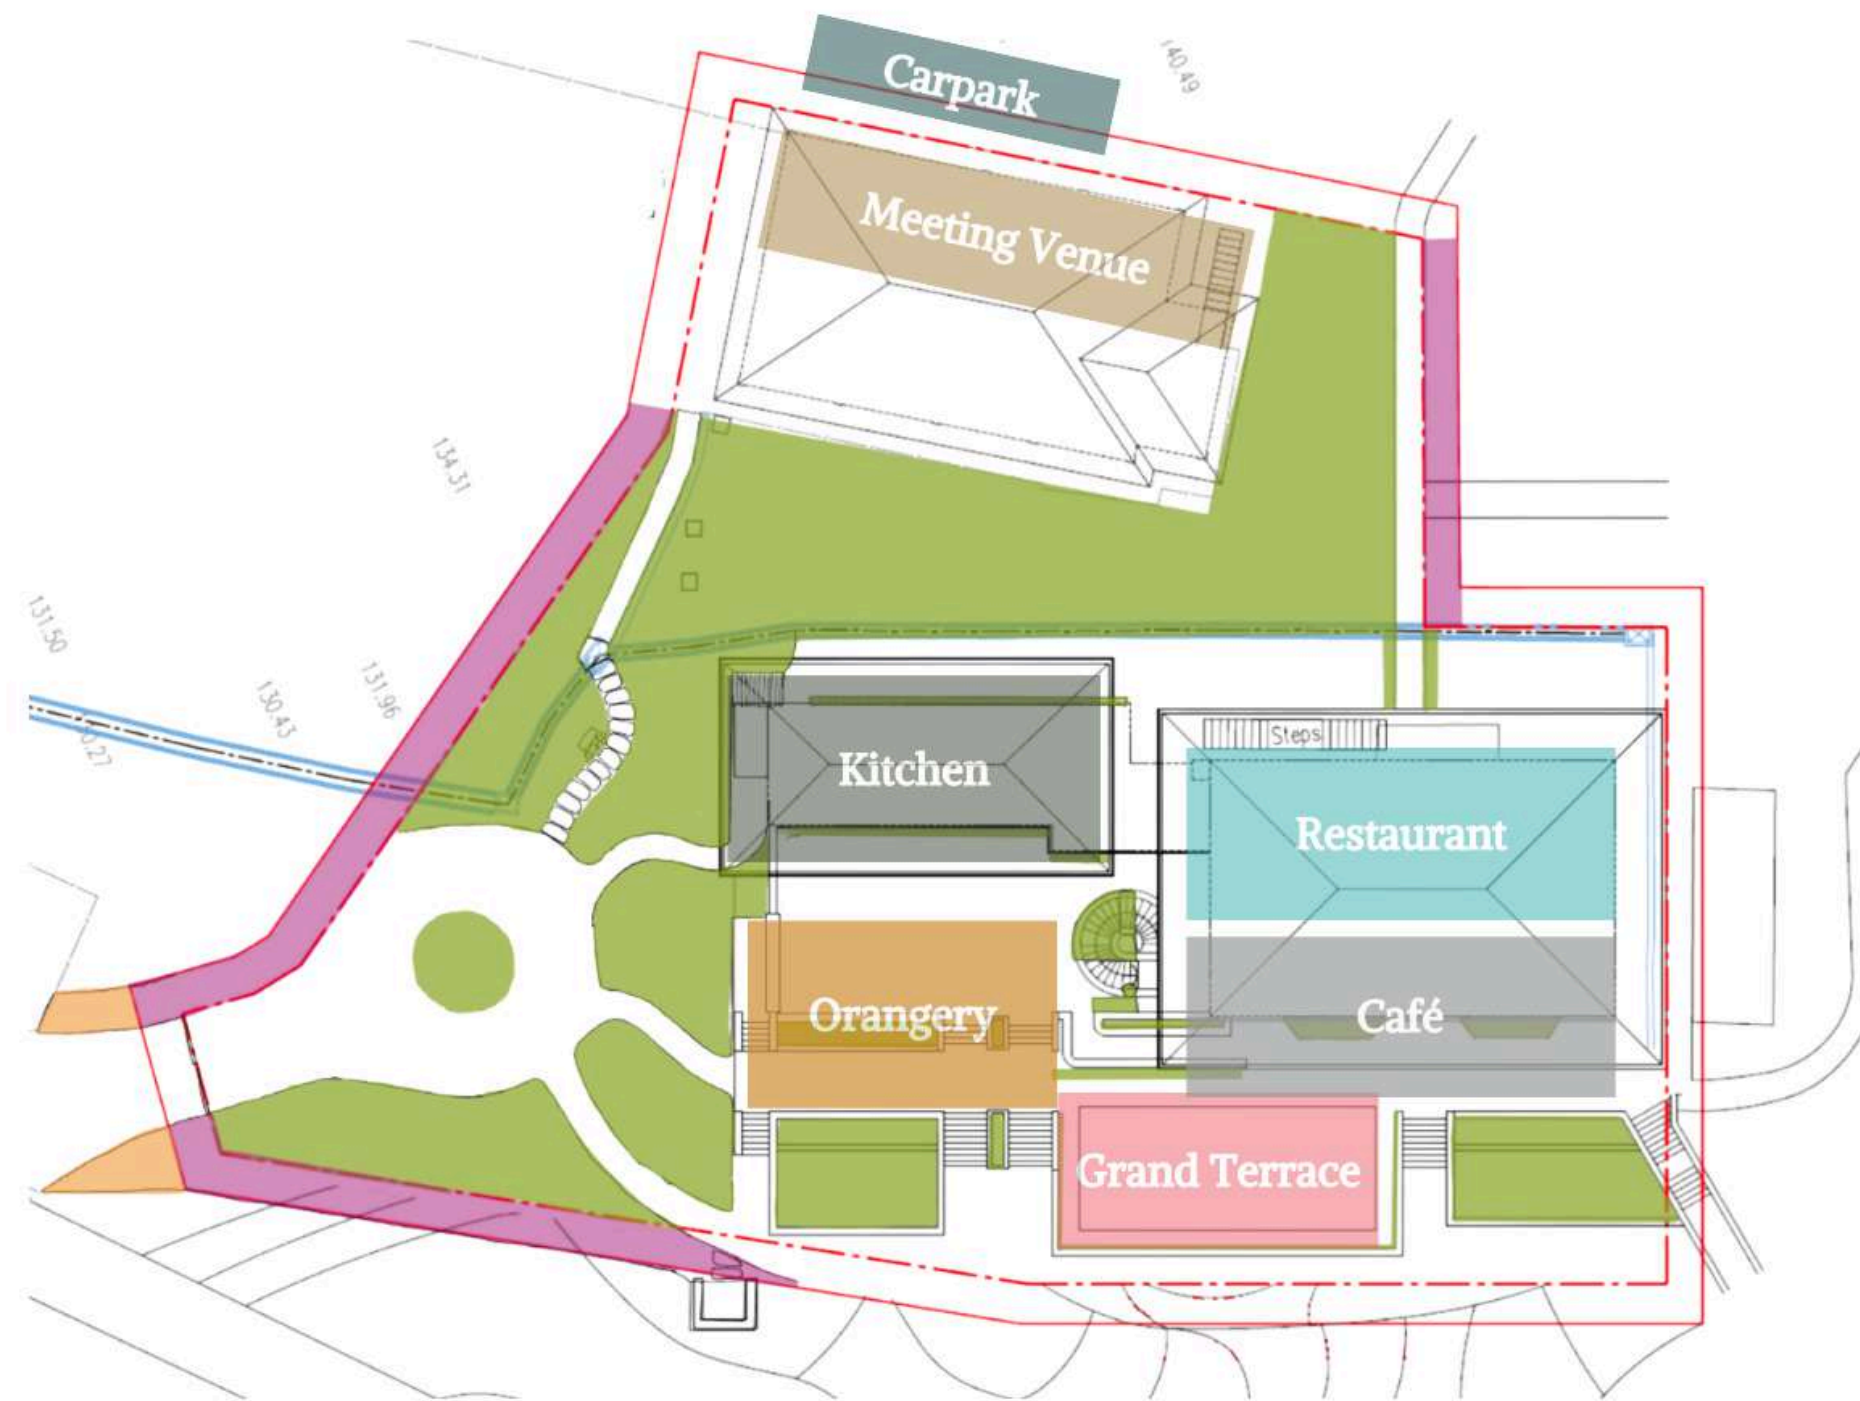

38 IMBIAH

Located in the heart of Sentosa, 38 Imbiah offers a hospitality-driven environment aimed at fostering creativity. Our venue features integrated video and presentation equipment, complemented by a full-service bar and kitchenette, as well as breakout spaces conducive to both work and play.

THE SPACE

Wildseed Café / Bar & Grill (Level 1)

44 Seated (Indoor)

36 Seated (Verandah)

Camille Restaurant (Level 2)

110 Pax seated

Grand Terrace

80 Pax seated

FLOORPLAN - LEVEL 1 (WILDSEED CAFE / BAR & GRILL)

FLOORPLAN - LEVEL 2 (CAMILLE)

EVENTS & SERVICES

Facilities

LED Screens | Sound & Light System | Full-Service Bar
Wireless Hand-held Microphone

Food & Beverage