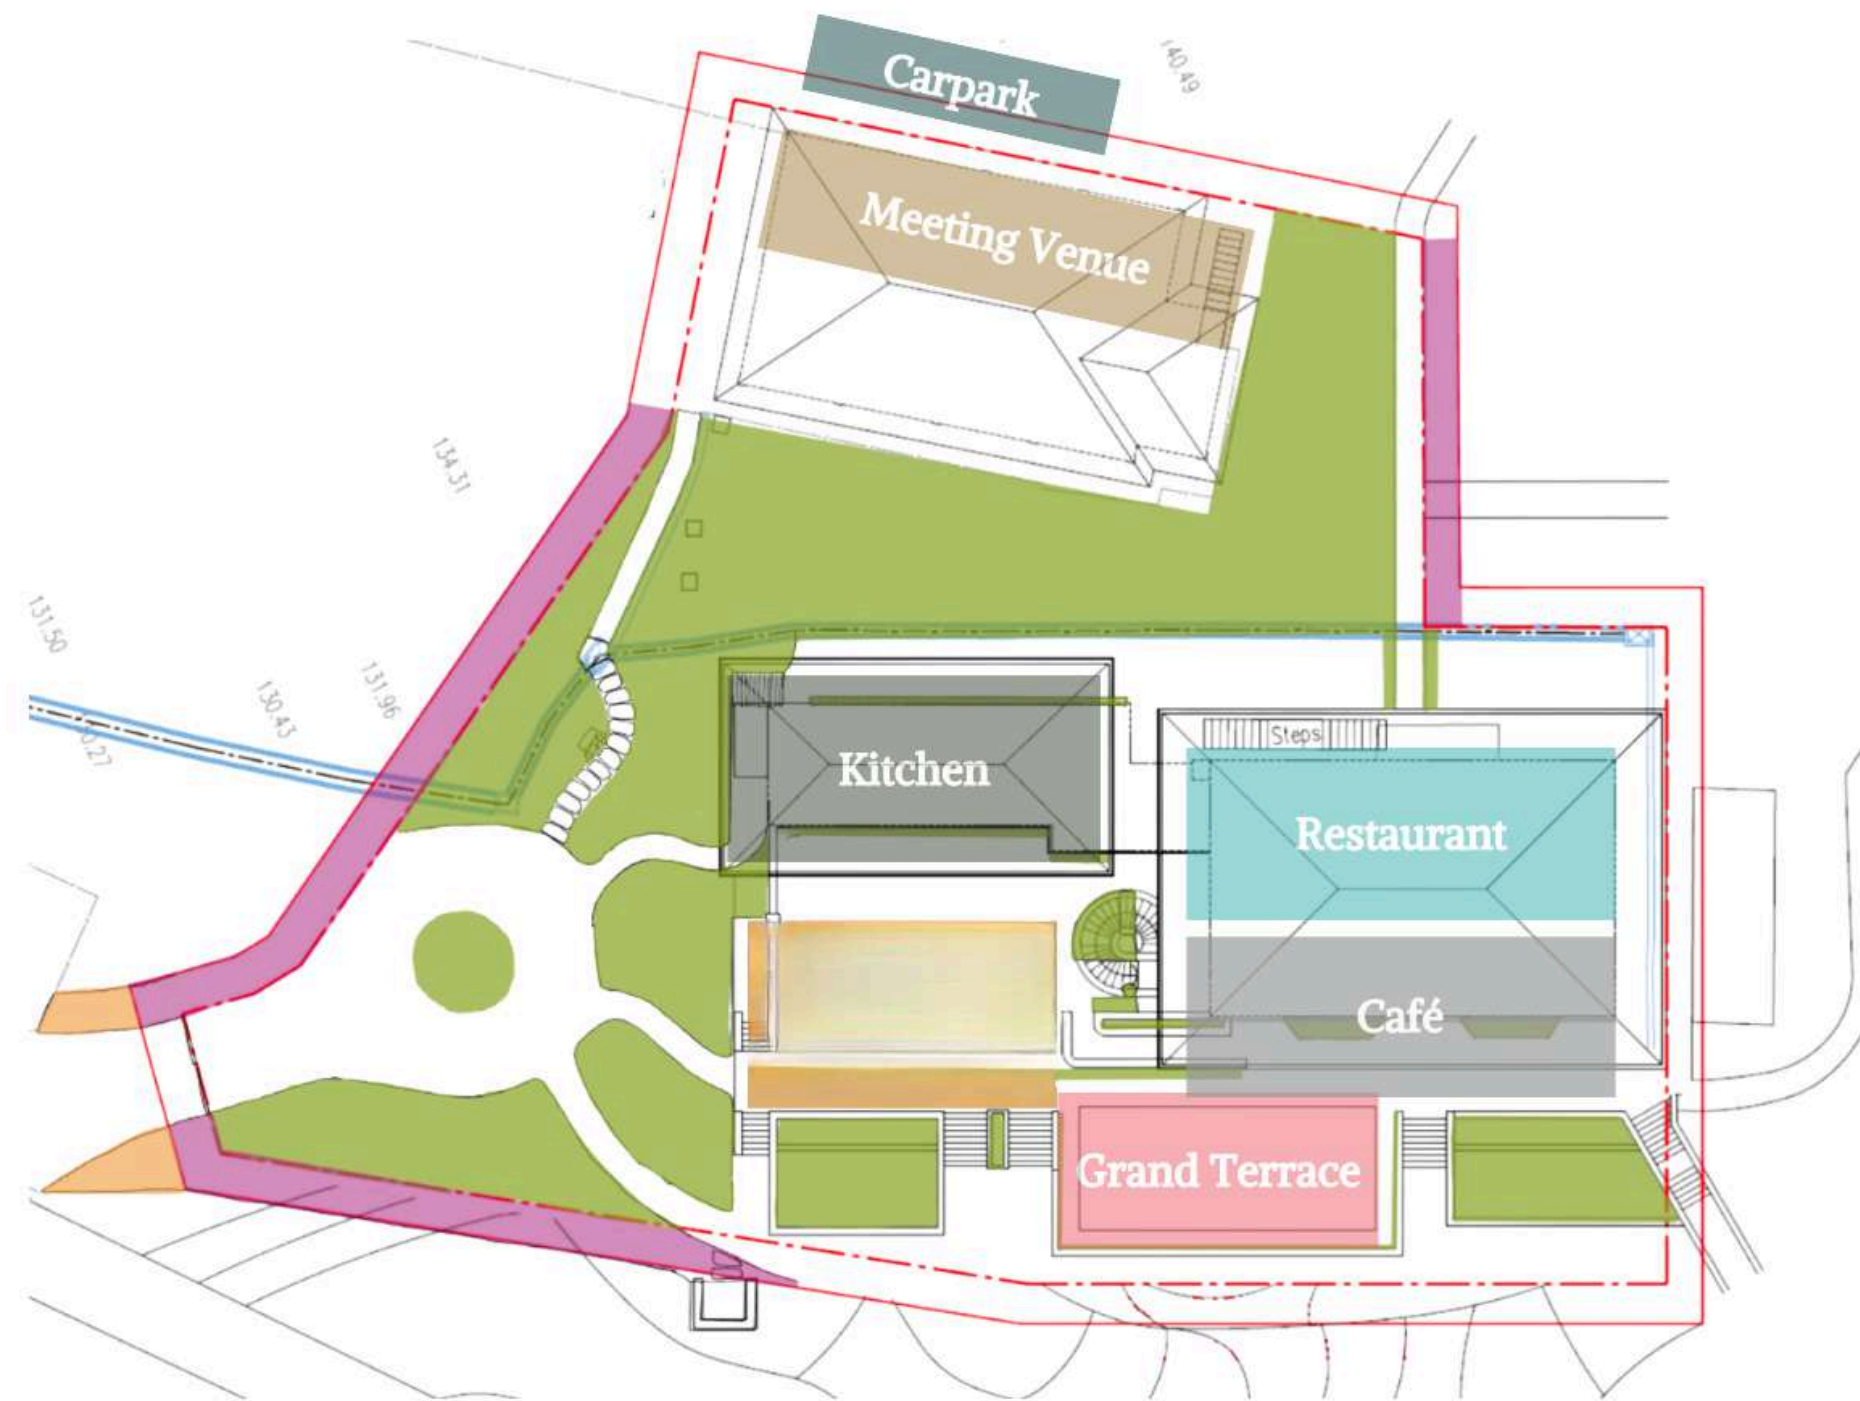

THE SPACE

Wildseed Café / Bar & Grill (Level 1)

50 Pax Seated (Indoor)

36 Pax Seated (Verandah)

Camille Restaurant (Level 2)

110 Pax seated

Grand Terrace

80 Pax seated

FLOORPLAN - LEVEL 1 (WILDSEED CAFE / BAR & GRILL)

FLOORPLAN - LEVEL 2 (CAMILLE)

38 IMBIAH

Located in the heart of Sentosa, 38 Imbiah offers a hospitality-driven environment aimed at fostering creativity. Our venue features integrated video and presentation equipment, complemented by a full-service bar and kitchenette, as well as breakout spaces conducive to both work and play.

38 IMBIAH

21 PAX U-SHAPE SEATING

38 IMBIAH

60 PAX CLASSROOM SEATING

38 IMBIAH

64 PAX THEATRE SEATING

EVENTS & SERVICES

Facilities