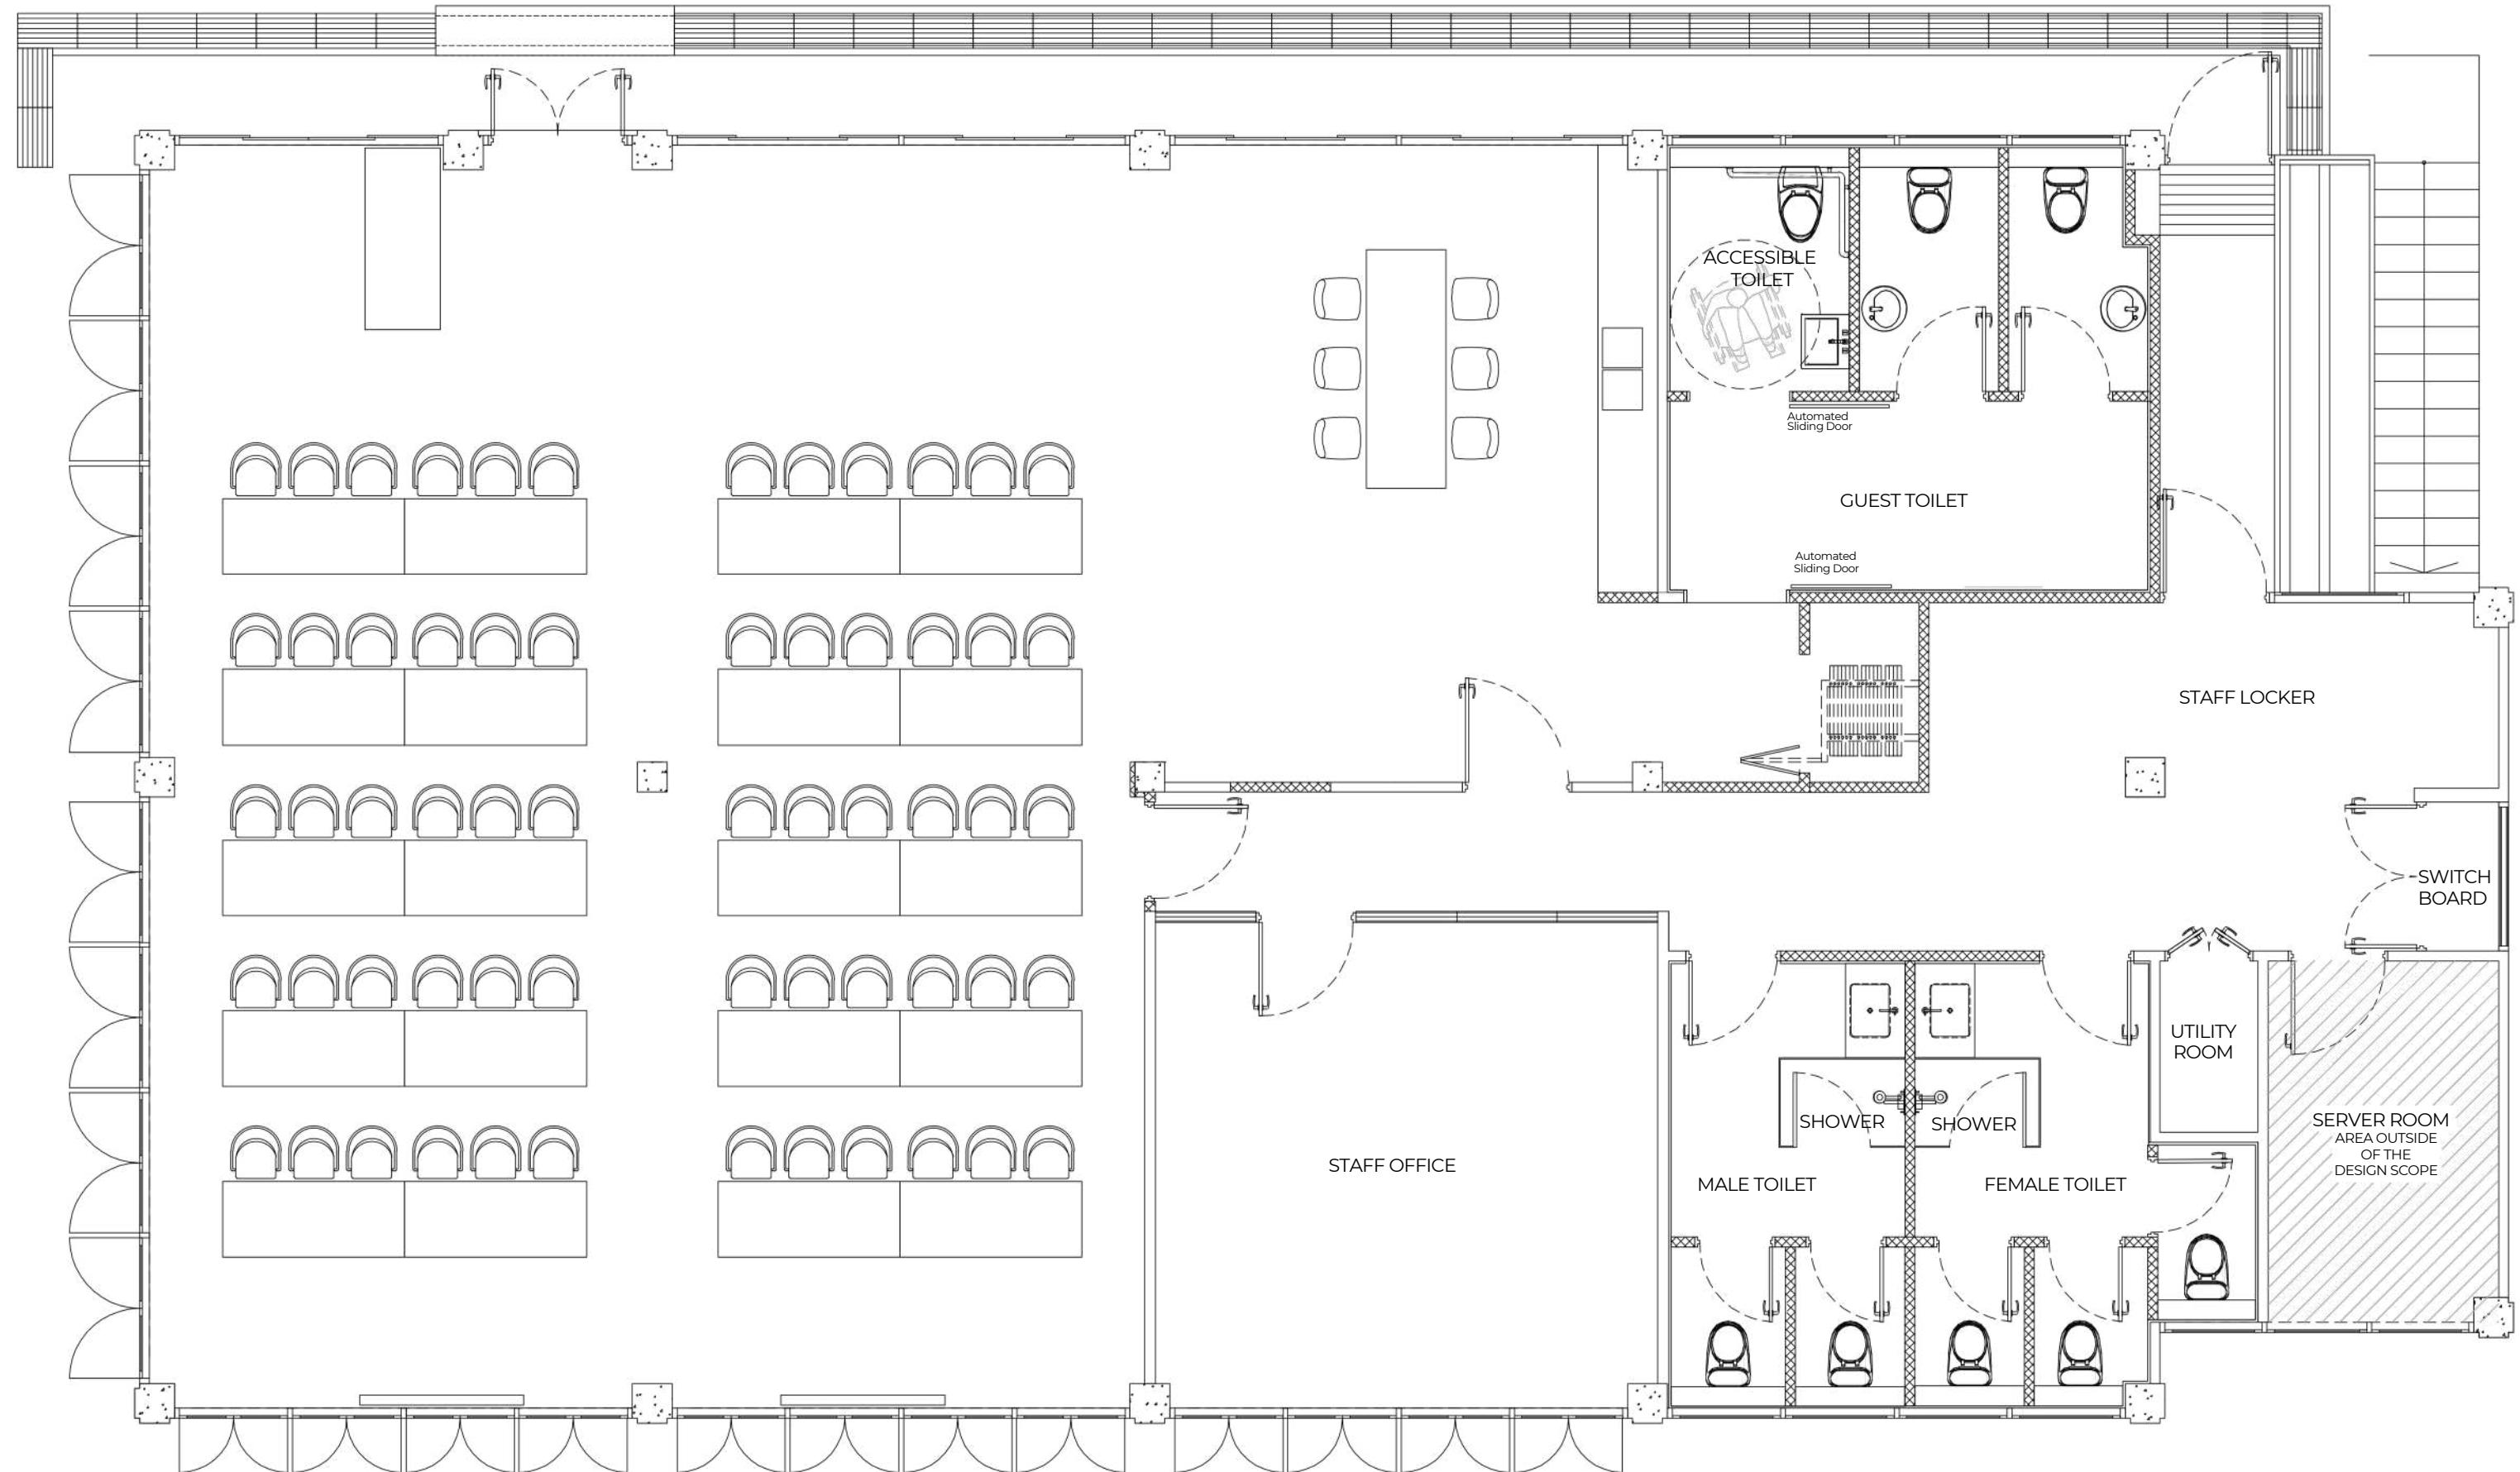

THE SPACE

Wildseed Café / Bar & Grill (Level 1)

50 Pax Seated (Indoor)

36 Pax Seated (Verandah)

Camille Restaurant (Level 2)

110 Pax seated

Grand Terrace

80 Pax seated

FLOORPLAN - LEVEL 1 (WILDSEED CAFE / BAR & GRILL)

FLOORPLAN - LEVEL 2 (CAMILLE)

38 IMBIAH

Located in the heart of Sentosa, 38 Imbiah offers a hospitality-driven environment aimed at fostering creativity. Our venue features integrated video and presentation equipment, complemented by a full-service bar and kitchenette, as well as breakout spaces conducive to both work and play.

38 IMBIAH

21 PAX U-SHAPE SEATING

38 IMBIAH

60 PAX CLASSROOM SEATING

38 IMBIAH

64 PAX THEATRE SEATING

EVENTS & SERVICES

Facilities