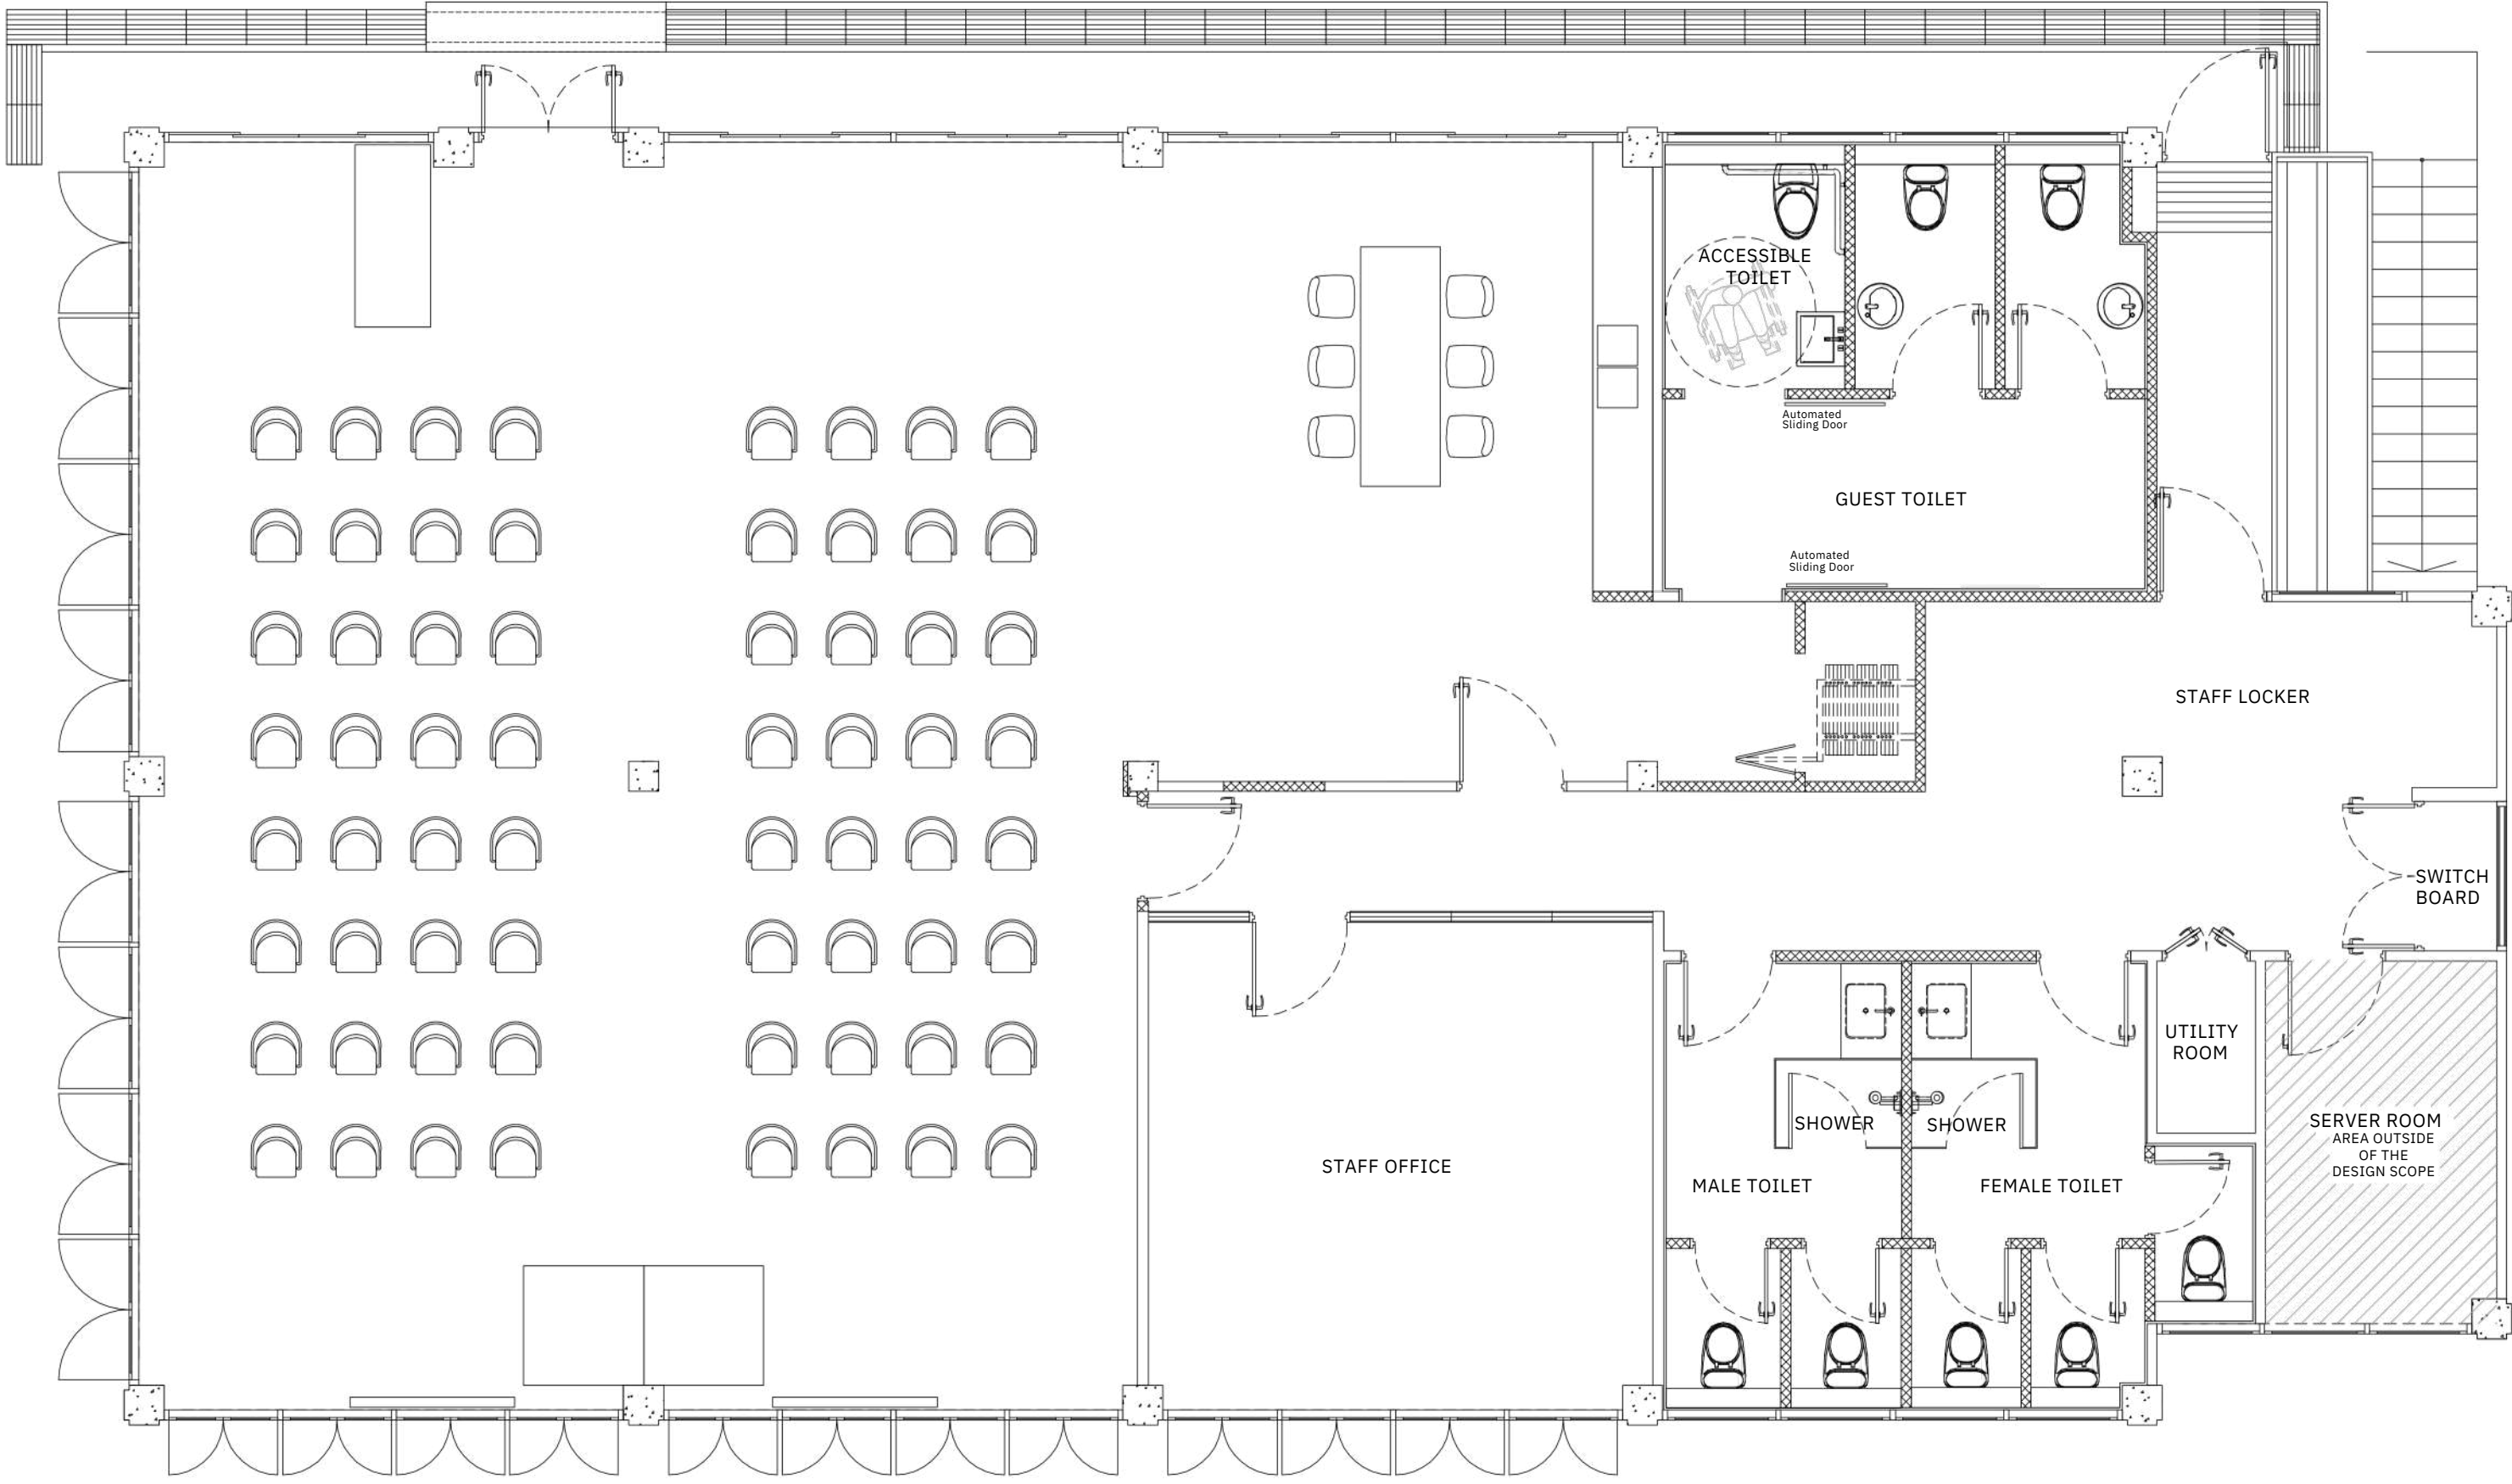

FLOORPLAN - LEVEL 1 (WILDSEED CAFE / BAR & GRILL)

FLOORPLAN - LEVEL 2 (CAMILLE)

38 IMBIAH

Located in the heart of Sentosa, 38 Imbiah offers a hospitality-driven environment aimed at fostering creativity. Our venue features integrated video and presentation equipment, complemented by a full-service bar and kitchenette, as well as breakout spaces conducive to both work and play.

38 IMBIAH

21 PAX U-SHAPE SEATING

38 IMBIAH

60 PAX CLASSROOM SEATING

38 IMBIAH

64 PAX THEATRE SEATING

EVENTS & SERVICES

Facilities