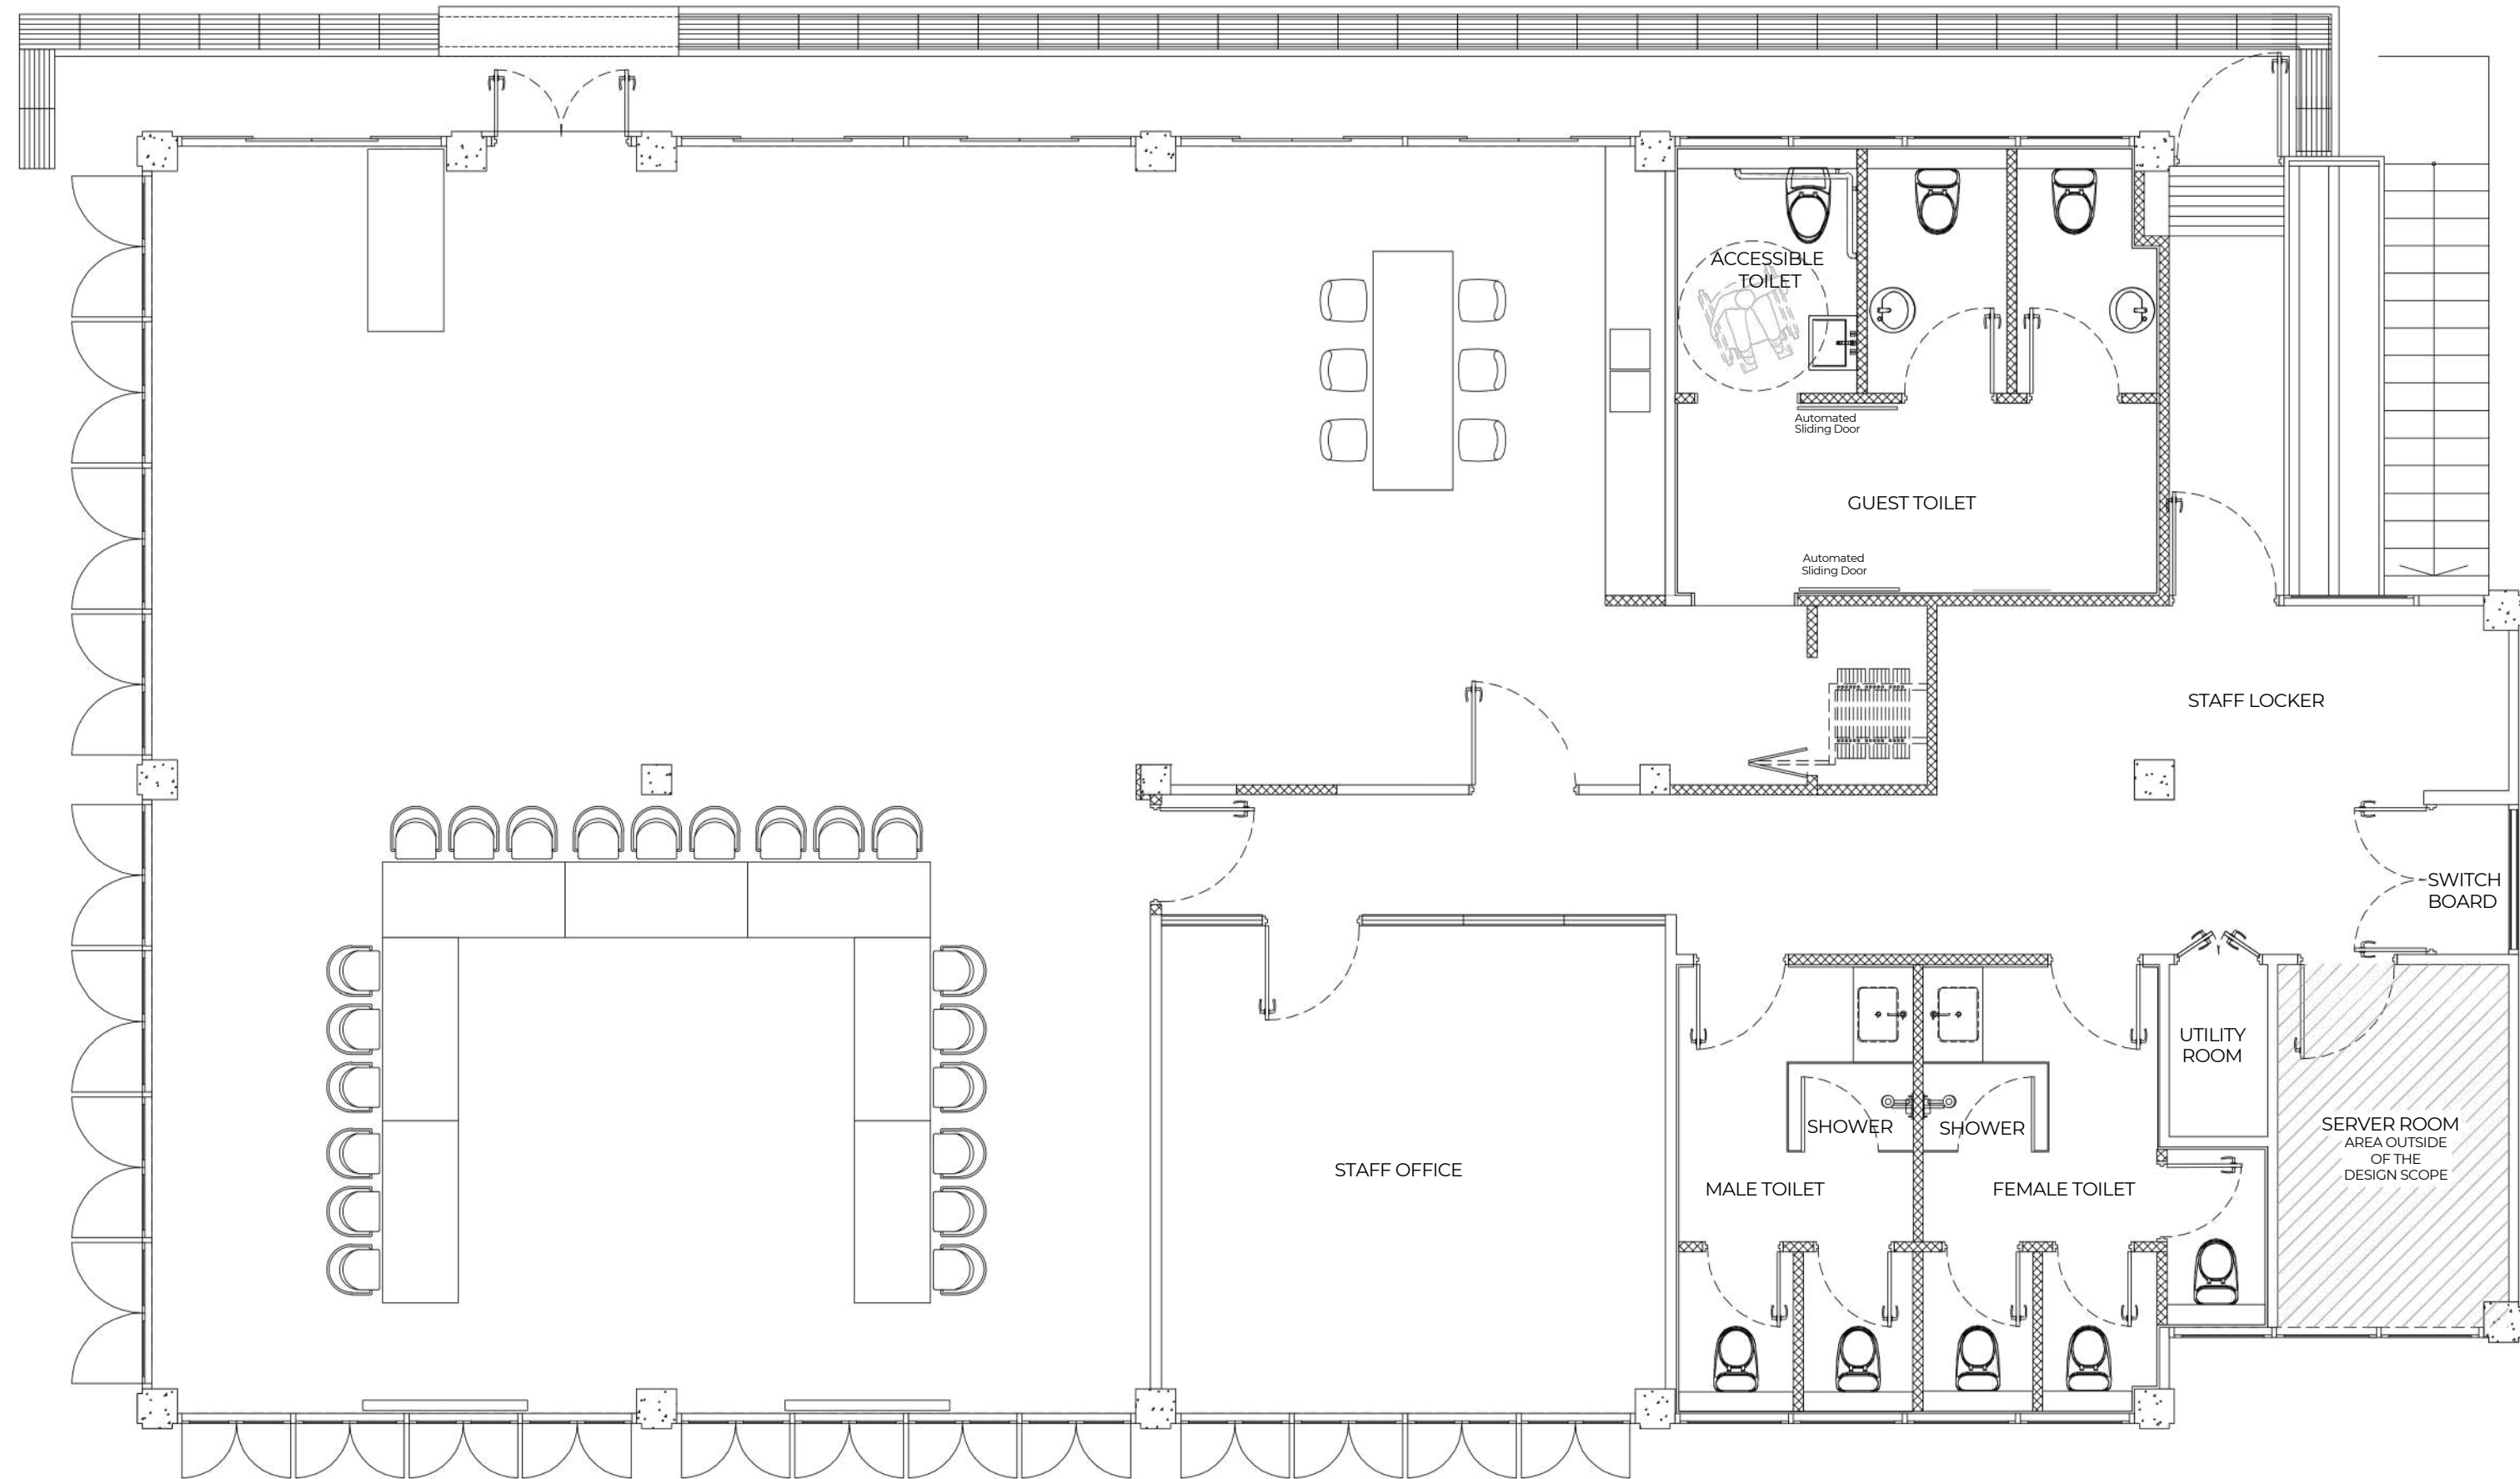

38 IMBIAH

21 PAX U-SHAPE SEATING