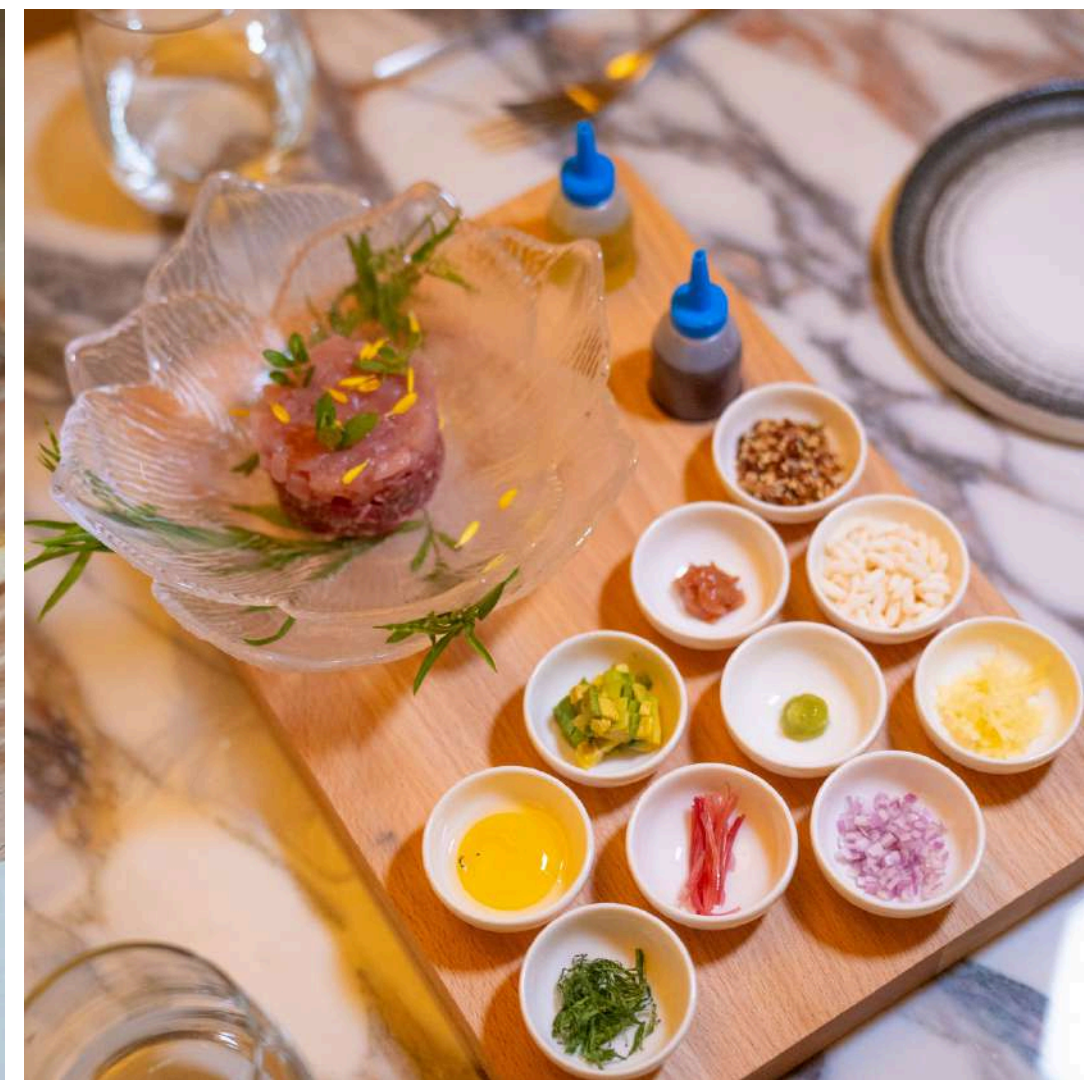

CUISINE

At 1-Flowerhill, your corporate experience extends beyond meetings with the perfect blend of dining and relaxation. After your meeting, unwind with drinks and dinner at Camille, where French-Japanese fusion cuisine reaches celestial heights. Alternatively, enjoy reinvented local classics at Wildseed Cafe amidst serene floral views. Indulge in a symphony of flavors amidst serene floral views, complemented by a garden-to-glass selection of refreshing libations, ensuring a culinary experience that promises bliss like never before.