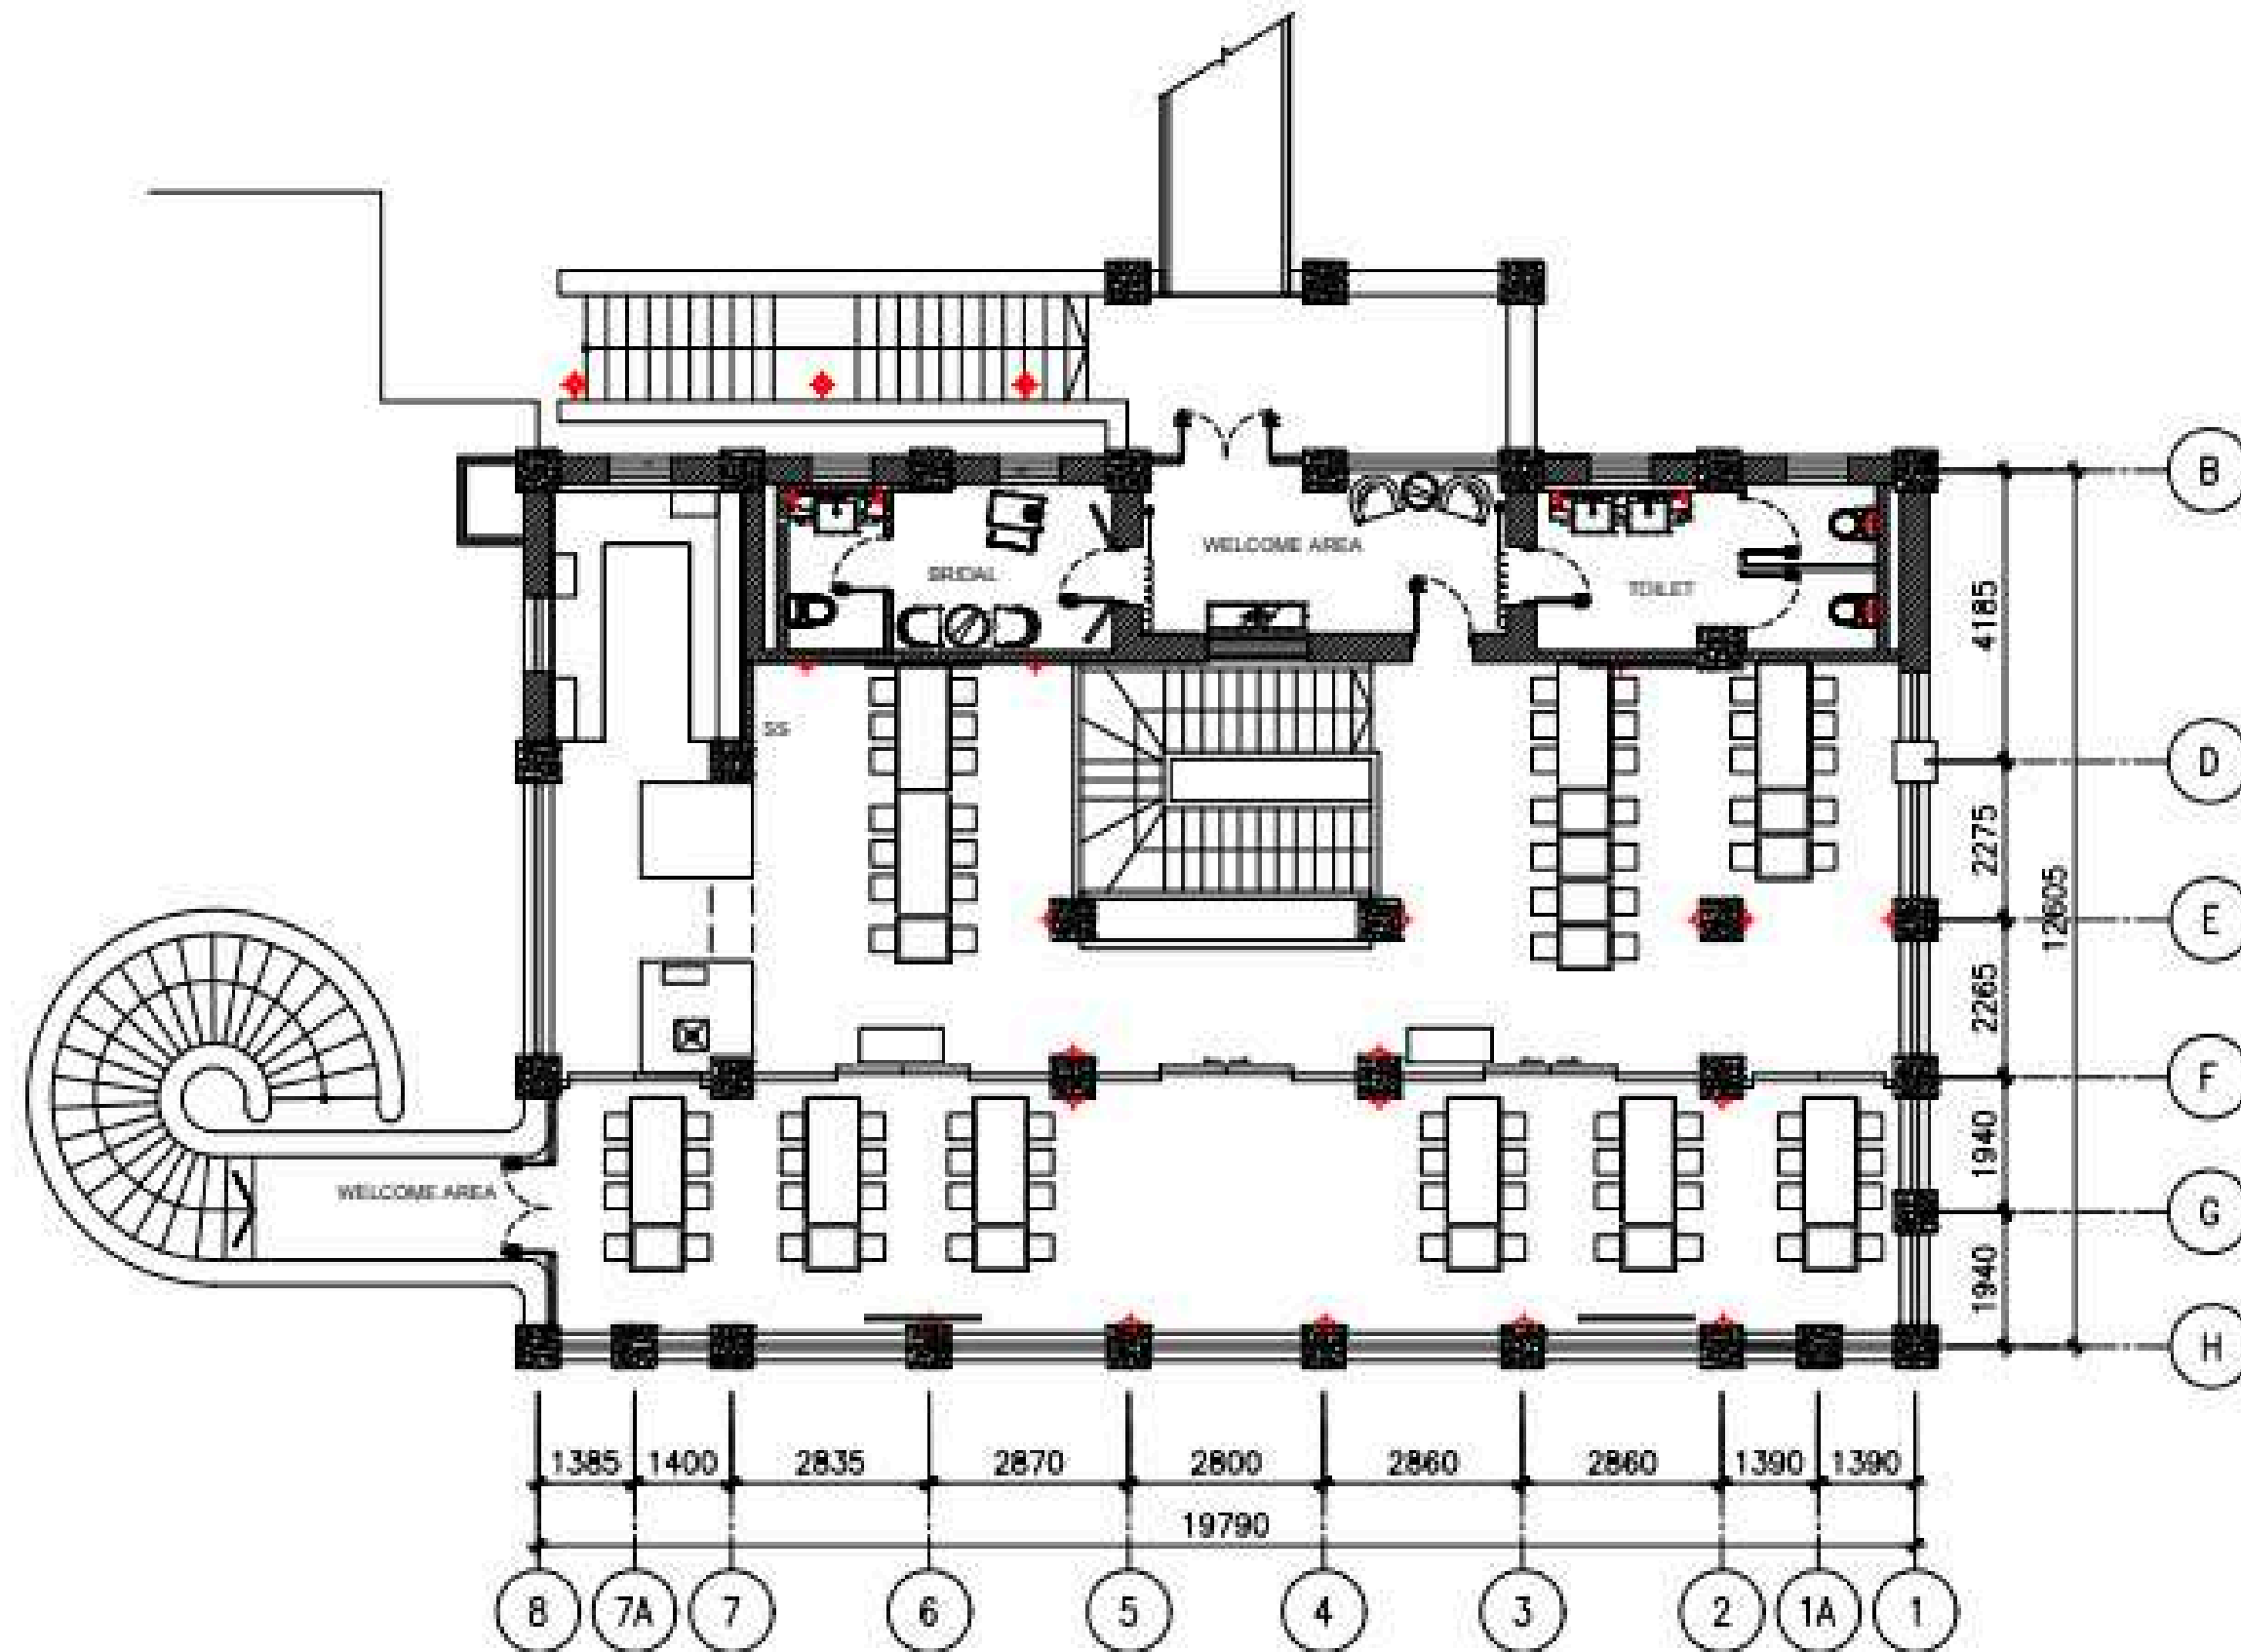

THE SPACE

Wildseed Café / Bar & Grill (Level 1)

50 Pax Seated (Indoor)

36 Pax Seated (Verandah)

Camille Restaurant (Level 2)

110 Pax seated

Grand Terrace

80 Pax seated

FLOORPLAN - LEVEL 1 (WILDSEED CAFE / BAR & GRILL)

FLOORPLAN - LEVEL 2 (CAMILLE)

38 IMBIAH

Located in the heart of Sentosa, 38 Imbiah offers a hospitality-driven environment aimed at fostering creativity. Our venue features integrated video and presentation equipment, complemented by a full-service bar and kitchenette, as well as breakout spaces conducive to both work and play.