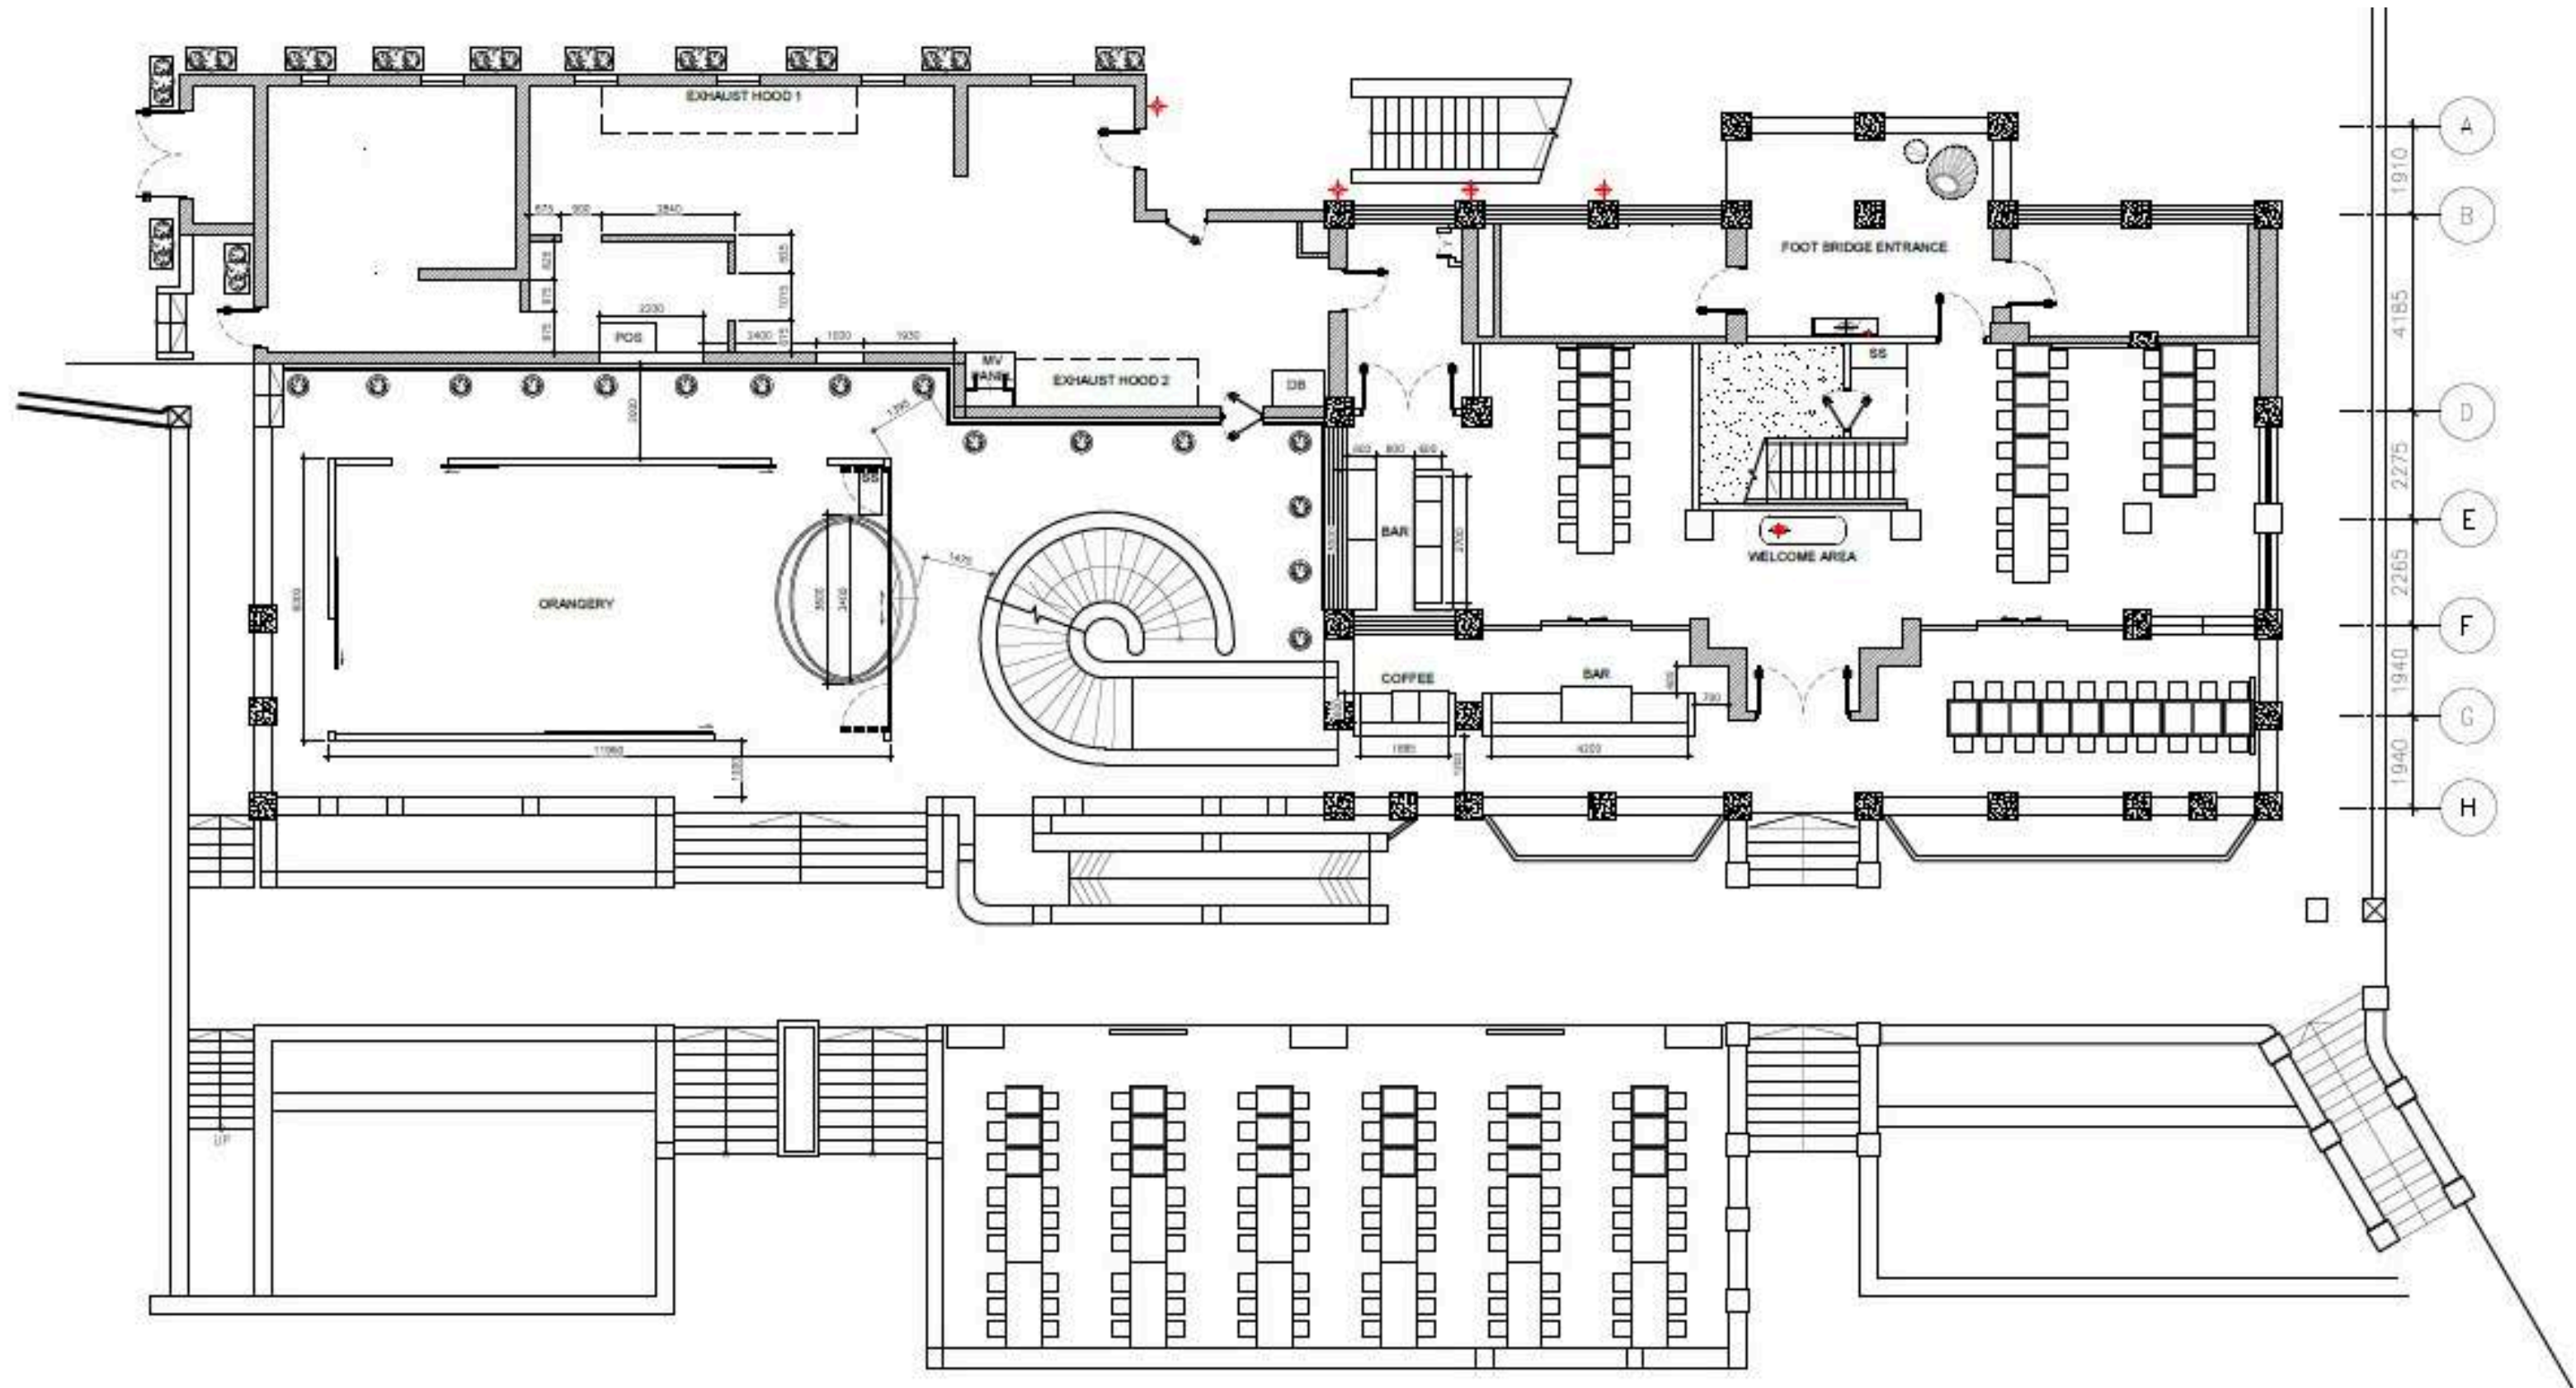

THE SPACE

Wildseed Café / Bar & Grill (Level 1)

50 Pax Seated (Indoor)

36 Pax Seated (Verandah)

Camille Restaurant (Level 2)

110 Pax seated

Grand Terrace

80 Pax seated

FLOORPLAN - LEVEL 1 (WILDSEED CAFE / BAR & GRILL)

FLOORPLAN - LEVEL 2 (CAMILLE)

38 IMBIAH

Located in the heart of Sentosa, 38 Imbiah offers a hospitality-driven environment aimed at fostering creativity. Our venue features integrated video and presentation equipment, complemented by a full-service bar and kitchenette, as well as breakout spaces conducive to both work and play.